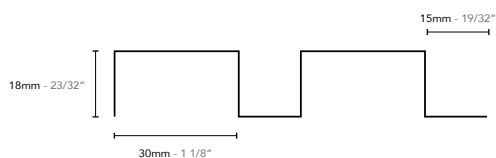

Apresto Mate

Indoor Wall Covering

Gluing the Wall

Moderate Color Variation

Low Number of Knots

Pine Wood

Relief

FORMAT	GROUP	PCS	M ²	KG
58,5cm x 240cm x 1,8cm	G-277	1 x Cj	1,404 x Cj	13,45 x Cj
23 1/32" x 94 1/2" x 23/32"		30 x Pal	42,12 x Pal	403,65 x Pal