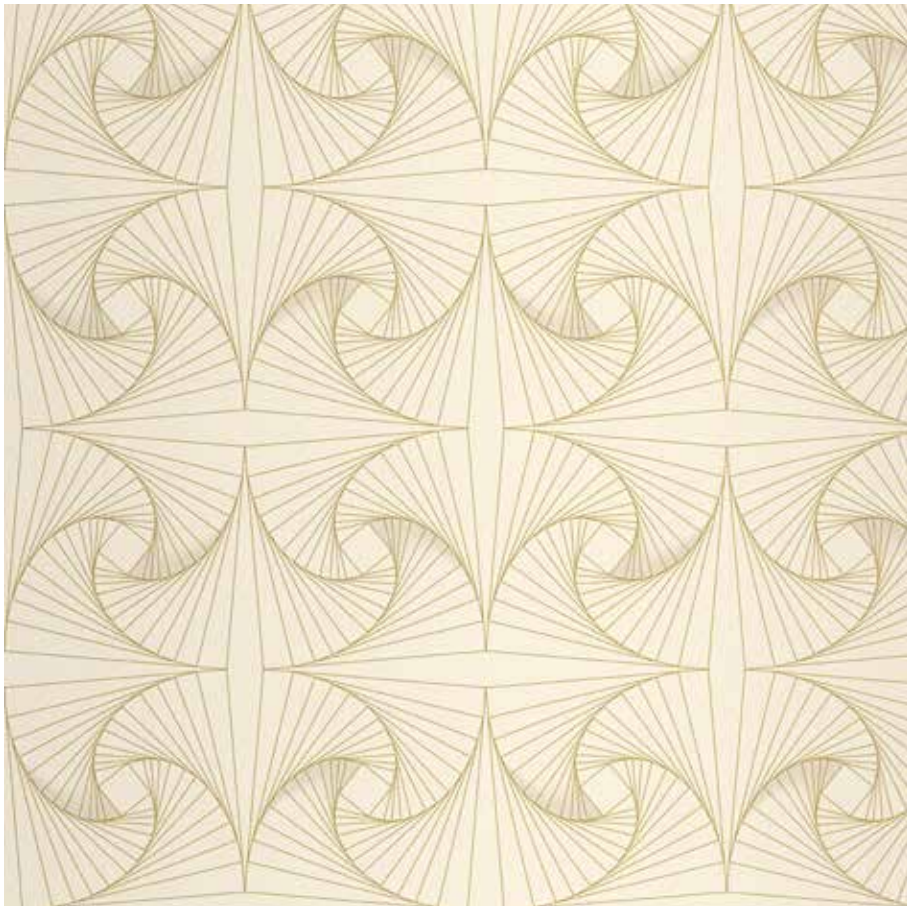

WALLPAPER PATTERN - SHEFFIELD

Wall Covering: Skins Pattern Sheffield Beige Floor Covering: Classic 1L Chevron Natural

WALLPAPER PATTERN - TARIAN

SKINS PATTERN TARIAN BEIGE

100307853

SKINS PATTERN TARIAN AEGEAN