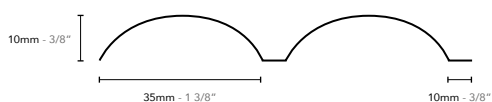

Apresto Mate

Indoor Wall Covering

Gluing the Wall

Moderate Color Variation

Low Number of Knots

Pine Wood

Relief

FORMAT	GROUP	PCS	M ²	KG
56,4cm x 240cm x 1cm	G-283	1 x Cj	1,4112 x Cj	7,25 x Cj
22 7/32" x 94 1/2" x 13/32"		60 x Pal	84,672 x Pal	434,7 x Pal