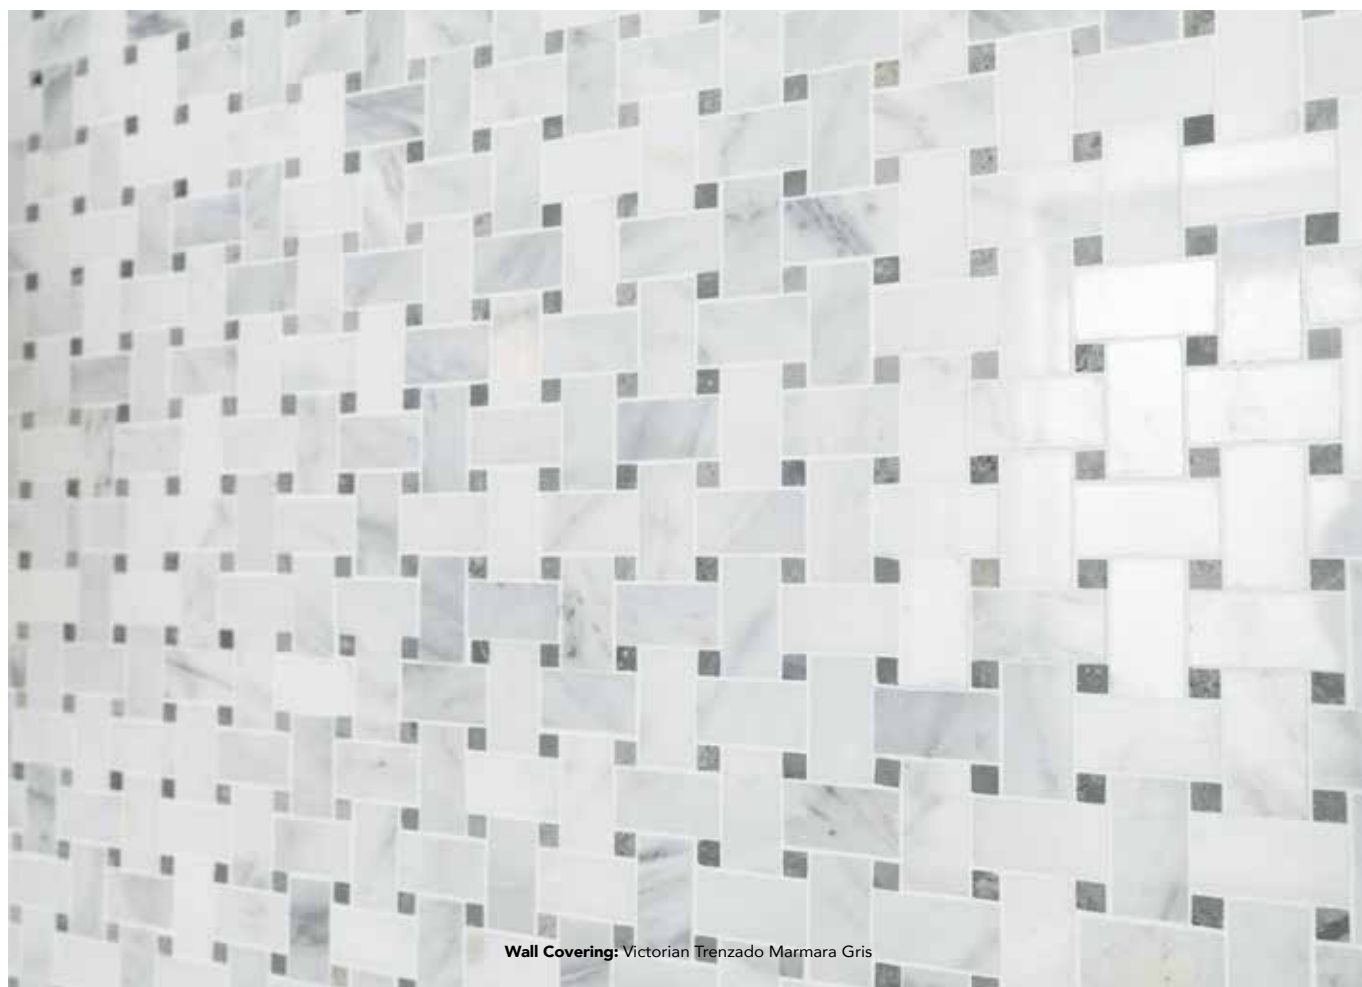

VICTORIAN MOSAICS

Mosaics