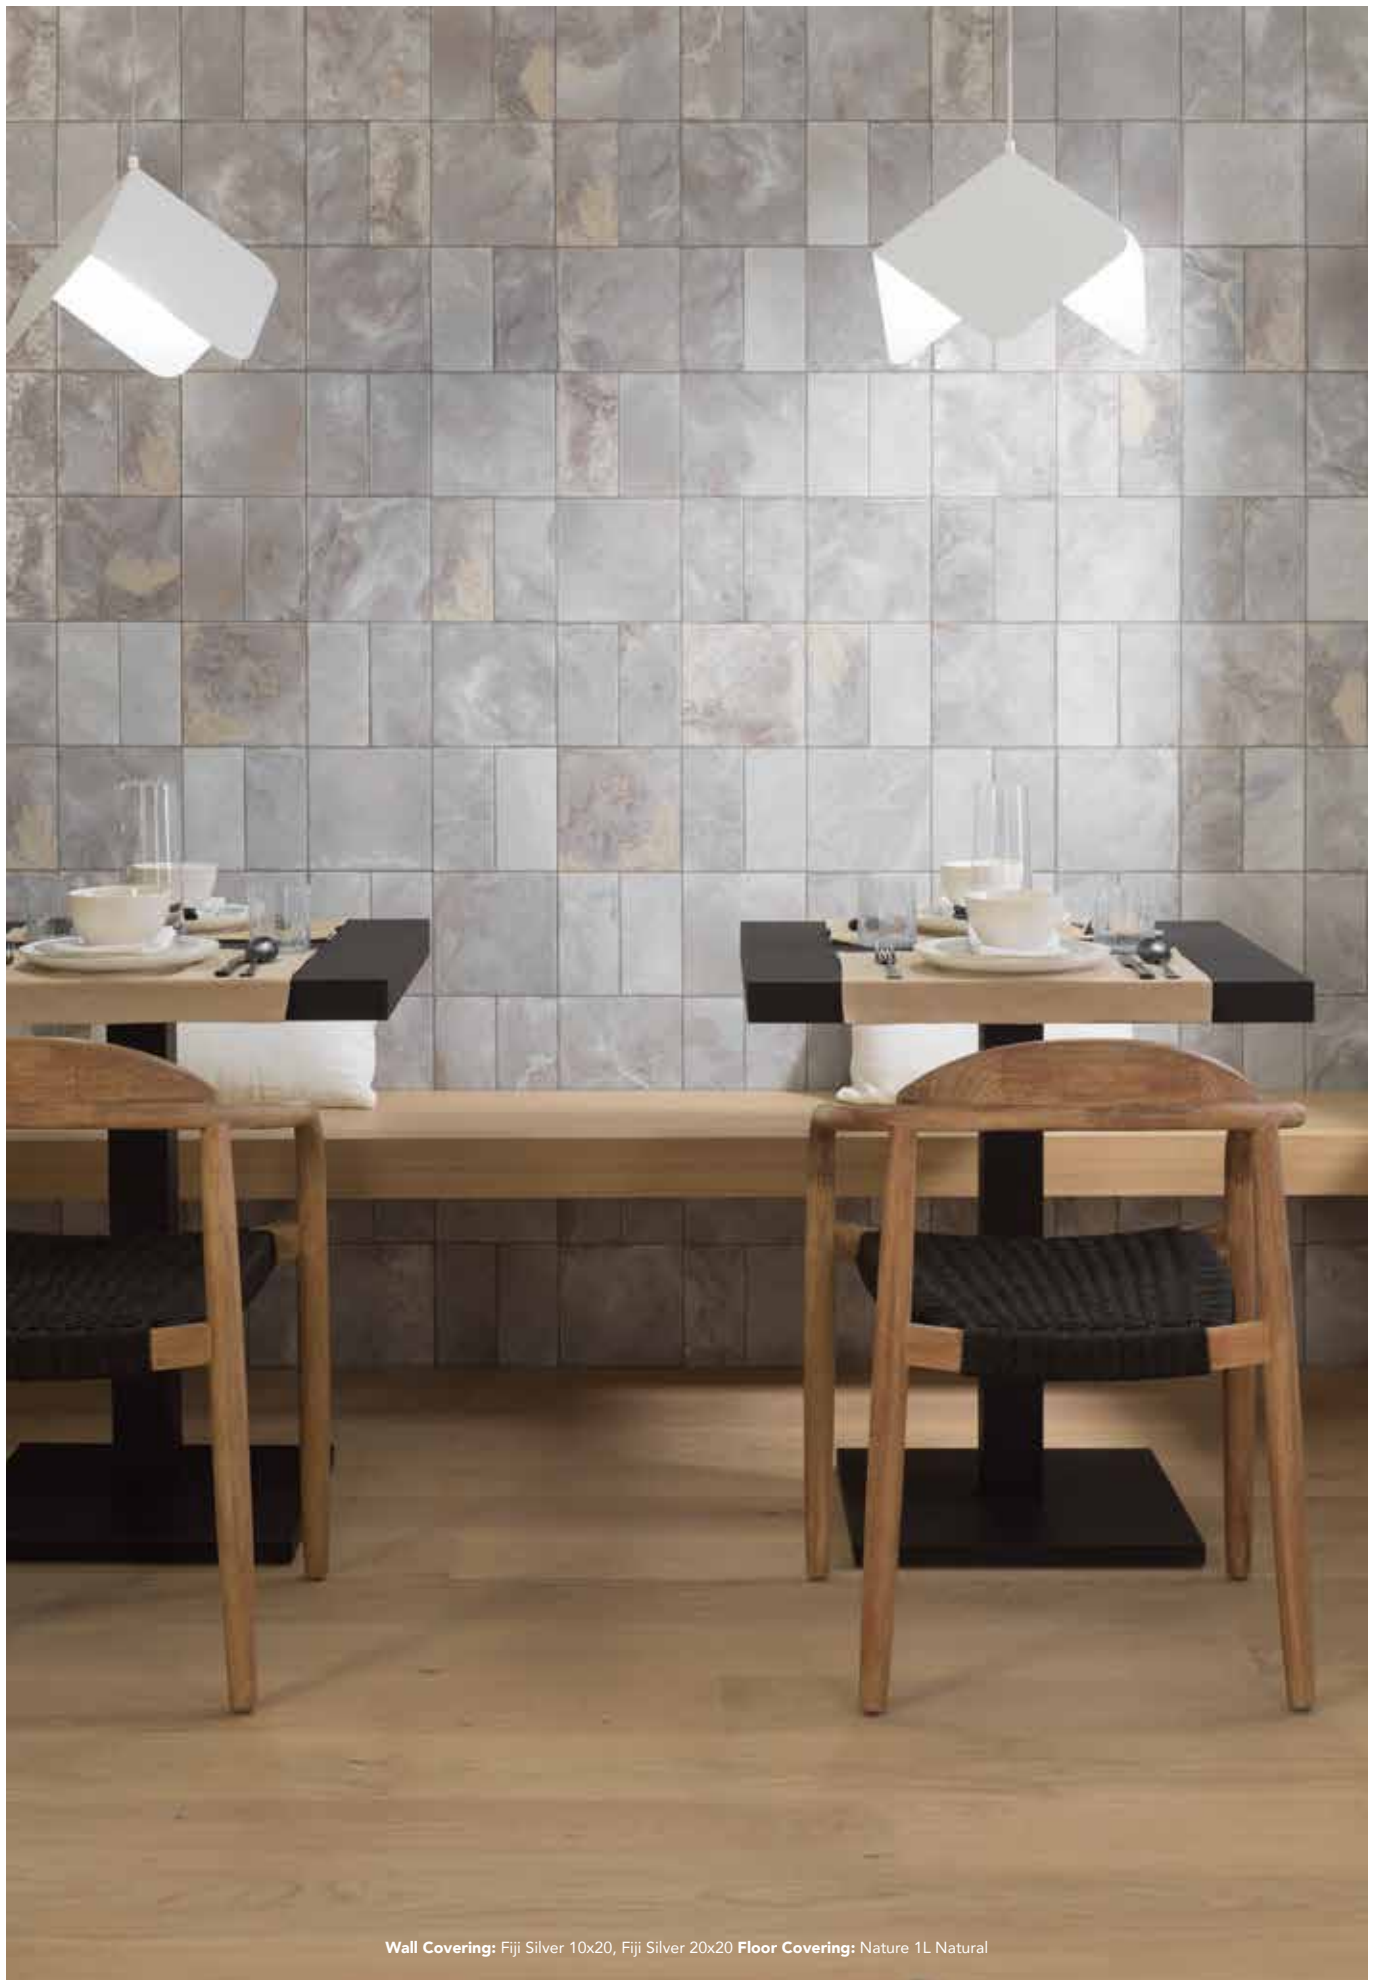

Wall Covering: Fiji Silver 10x20, Fiji Silver 20x20 Floor Covering: Nature 1L Natural