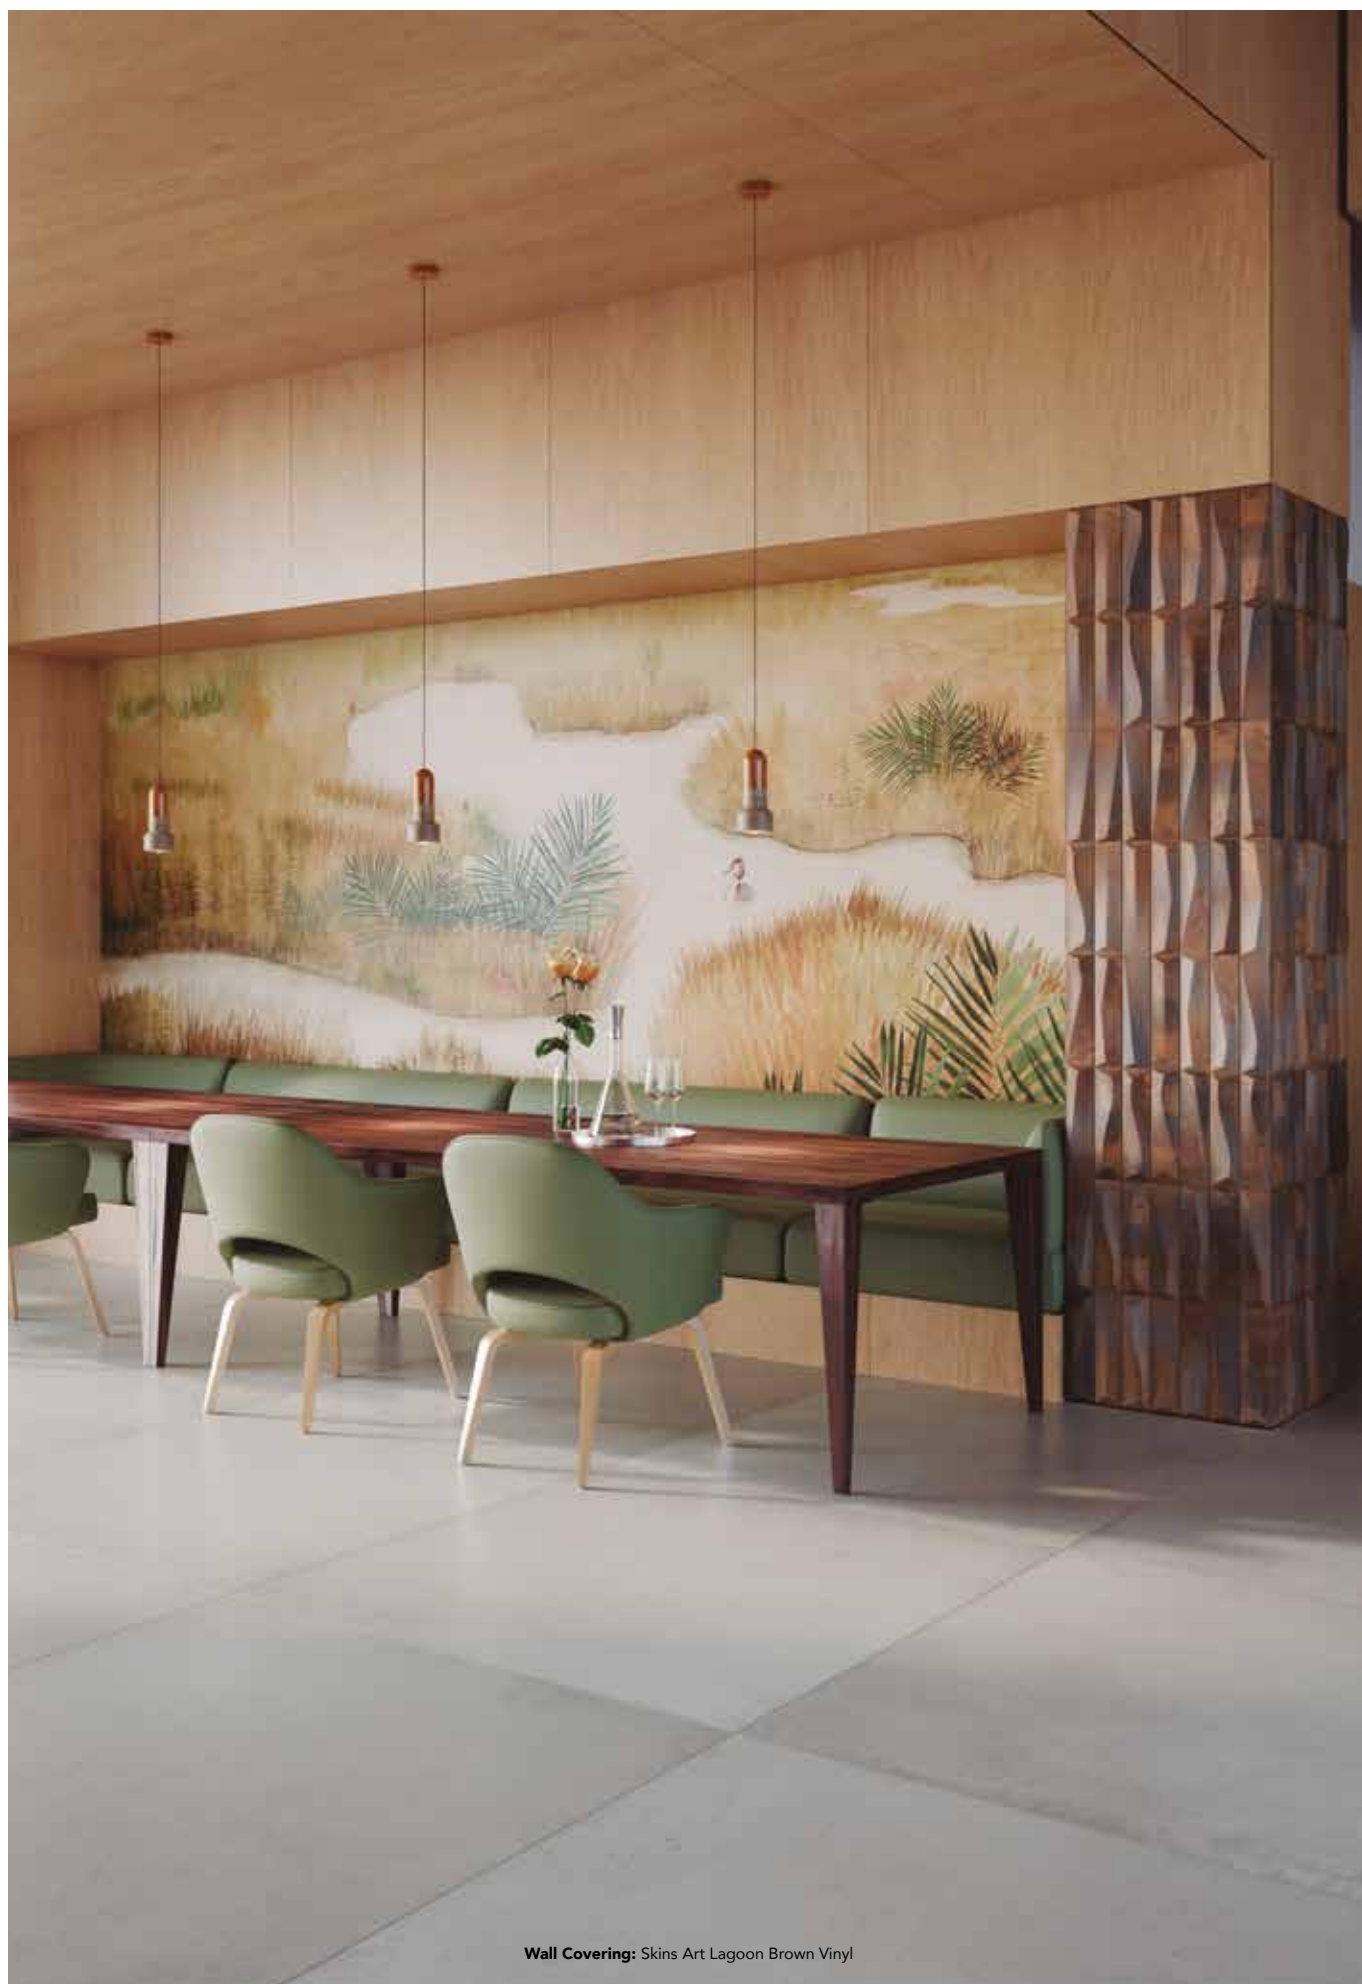

MURALS ART - LAGOON

Wall Covering: Skins Art Lagoon Brown Vinyl