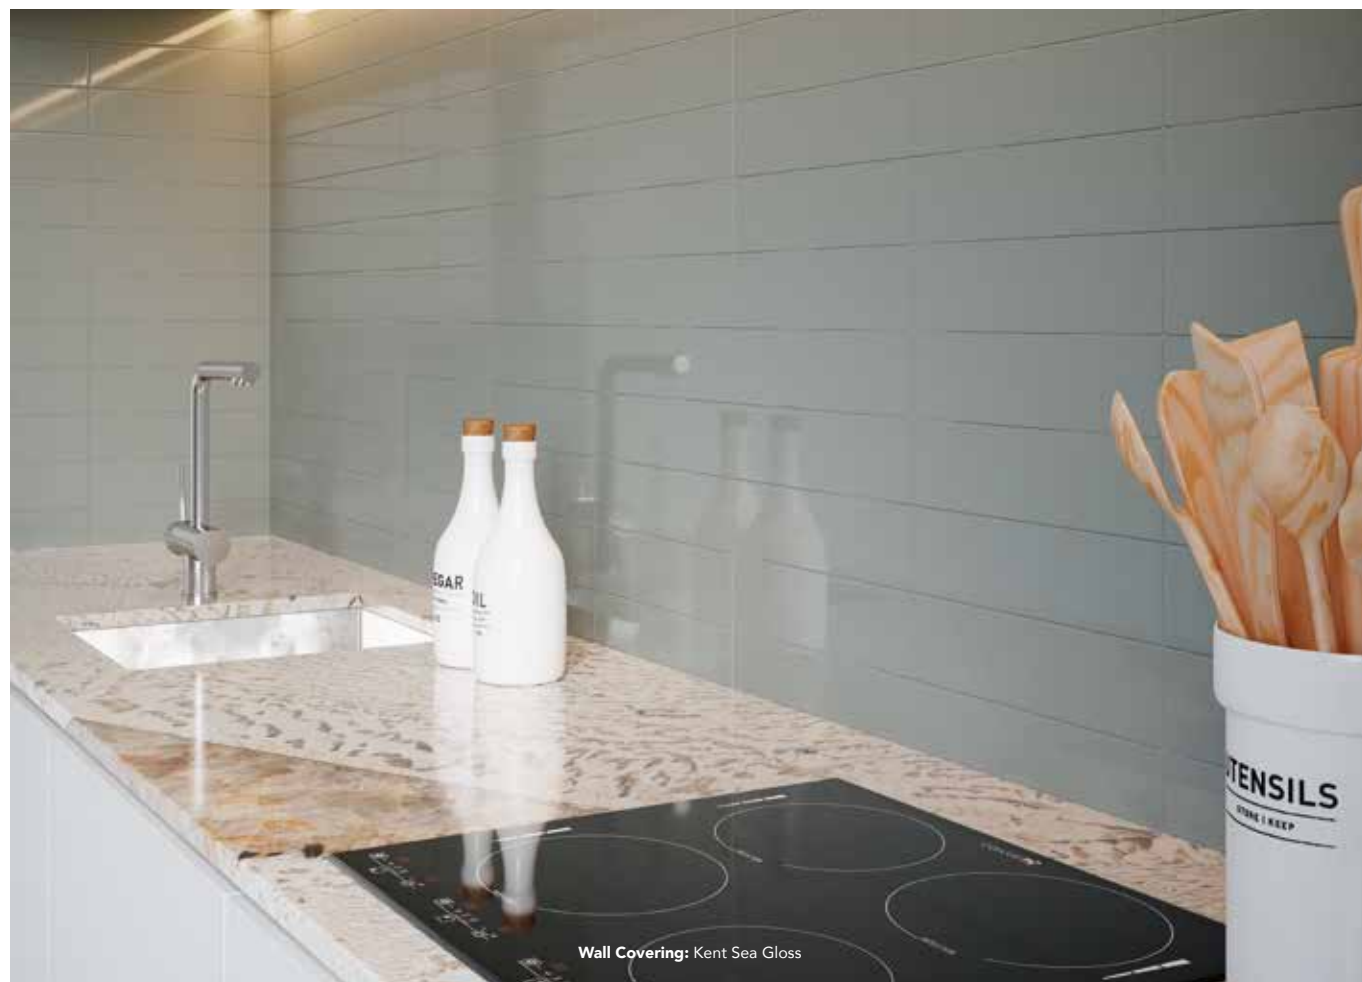

KENT WARM GLOSS

8cm x 30cm x 0,85cm
3 5/32" x 11 13/16" x 11/32"
100338269

Recommended Joint:
COLORSTUK BEIGE N
Recommended Adhesive:
TIXOCEM PLUS

DESCRIPTION	GROUP	PCS	M ²	KG	ICONS
Kent 8x30	G-213	28 x Cj 2800 x Pal	0,672 x Cj 67,2 x Pal	10,22 x Cj 1022 x Pal	