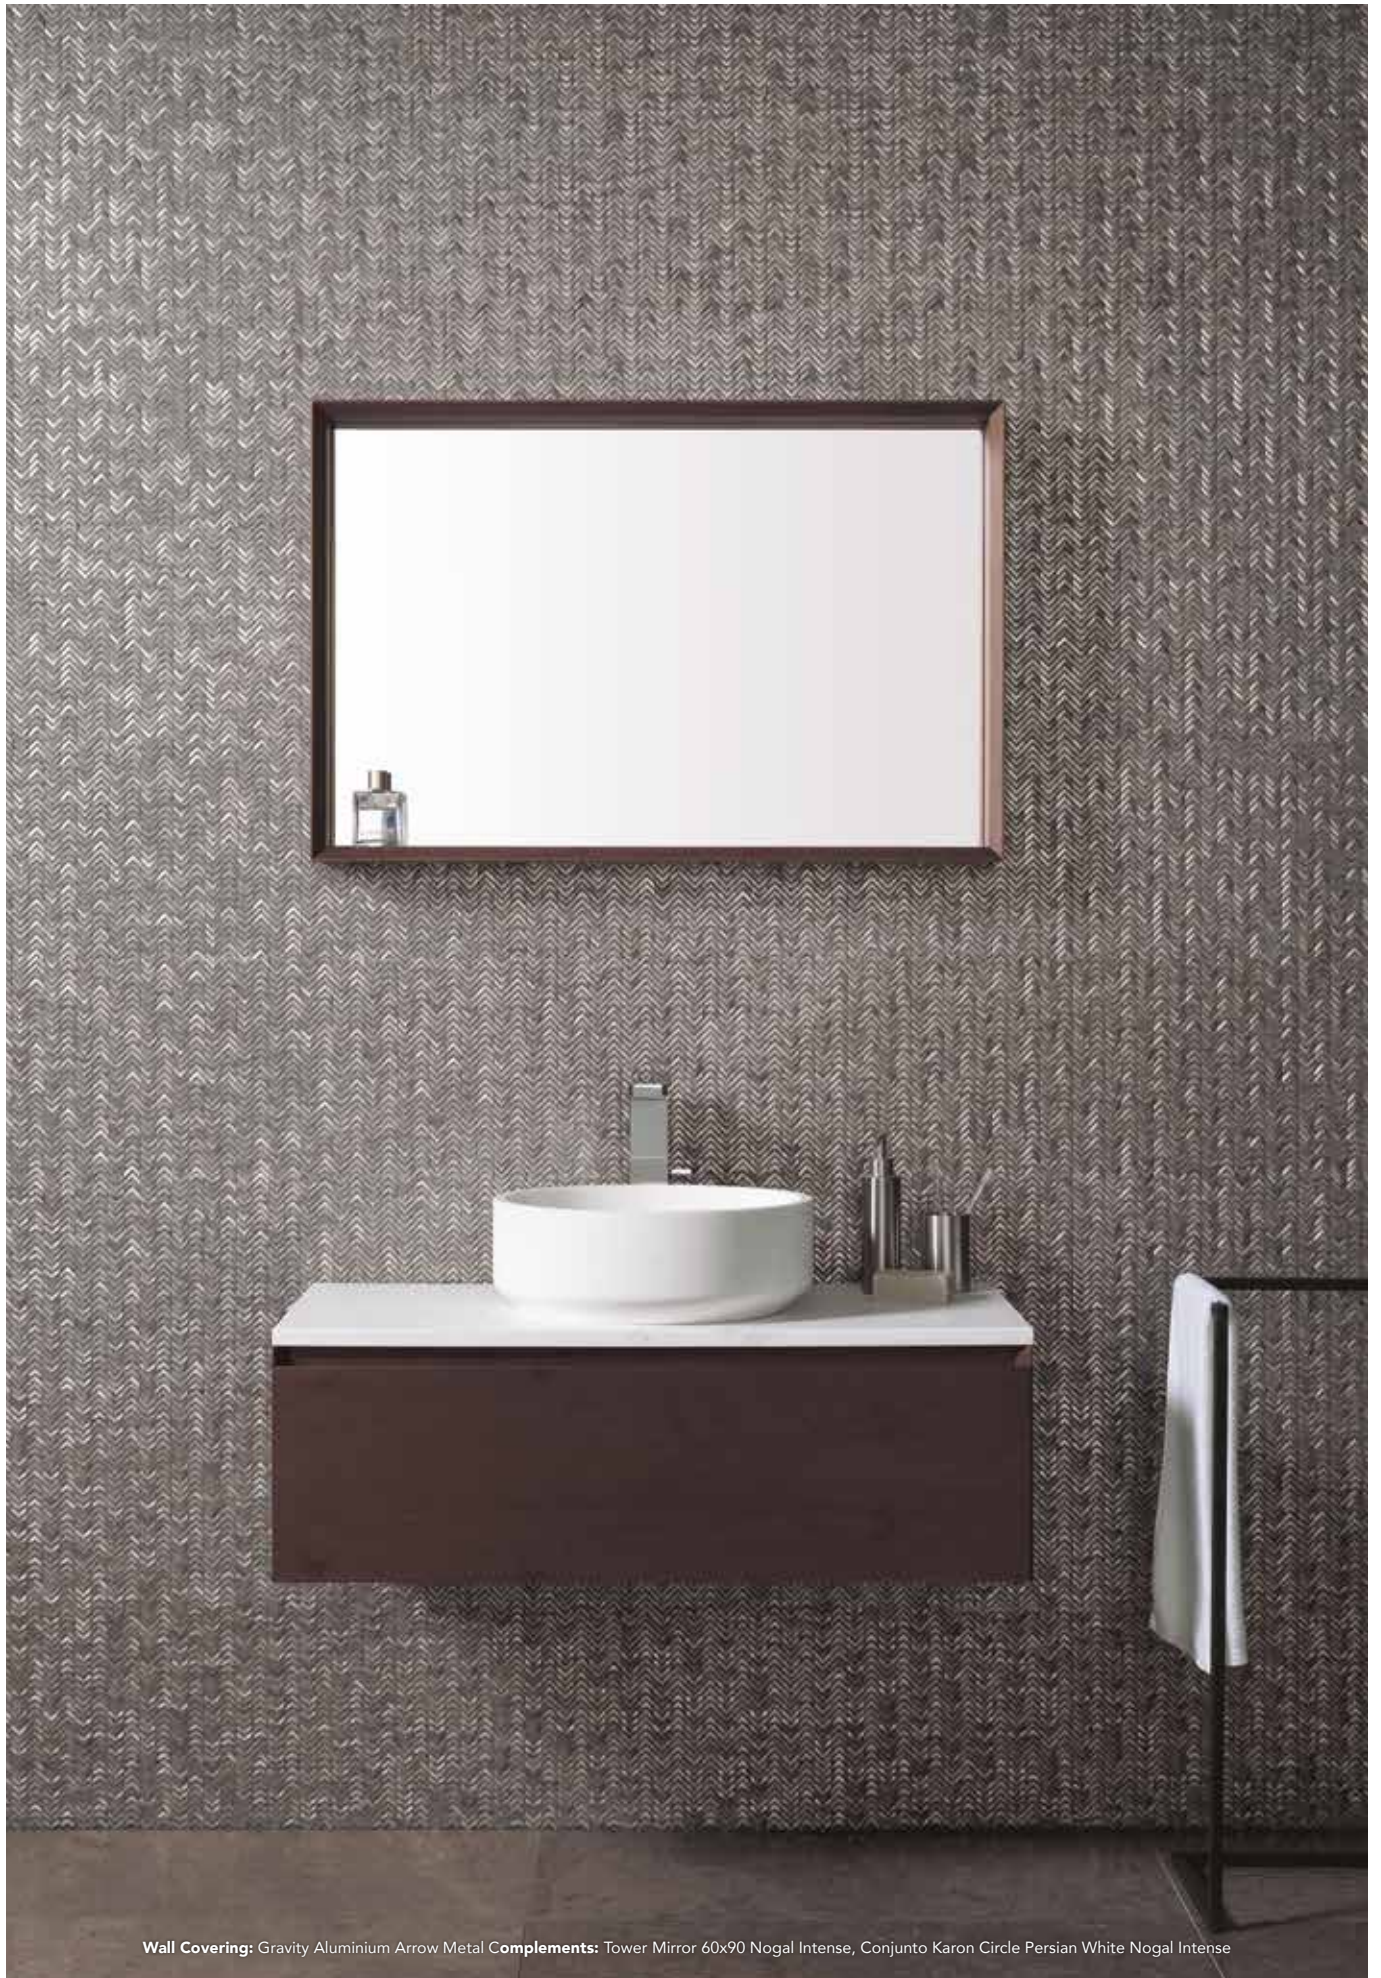

KARON
by L'Antic Colonial

Bathrooms

Wall Covering: Gravity Aluminium Arrow Metal Complements: Tower Mirror 60x90 Nogal Intense, Conjunto Karon Circle Persian White Nogal Intense