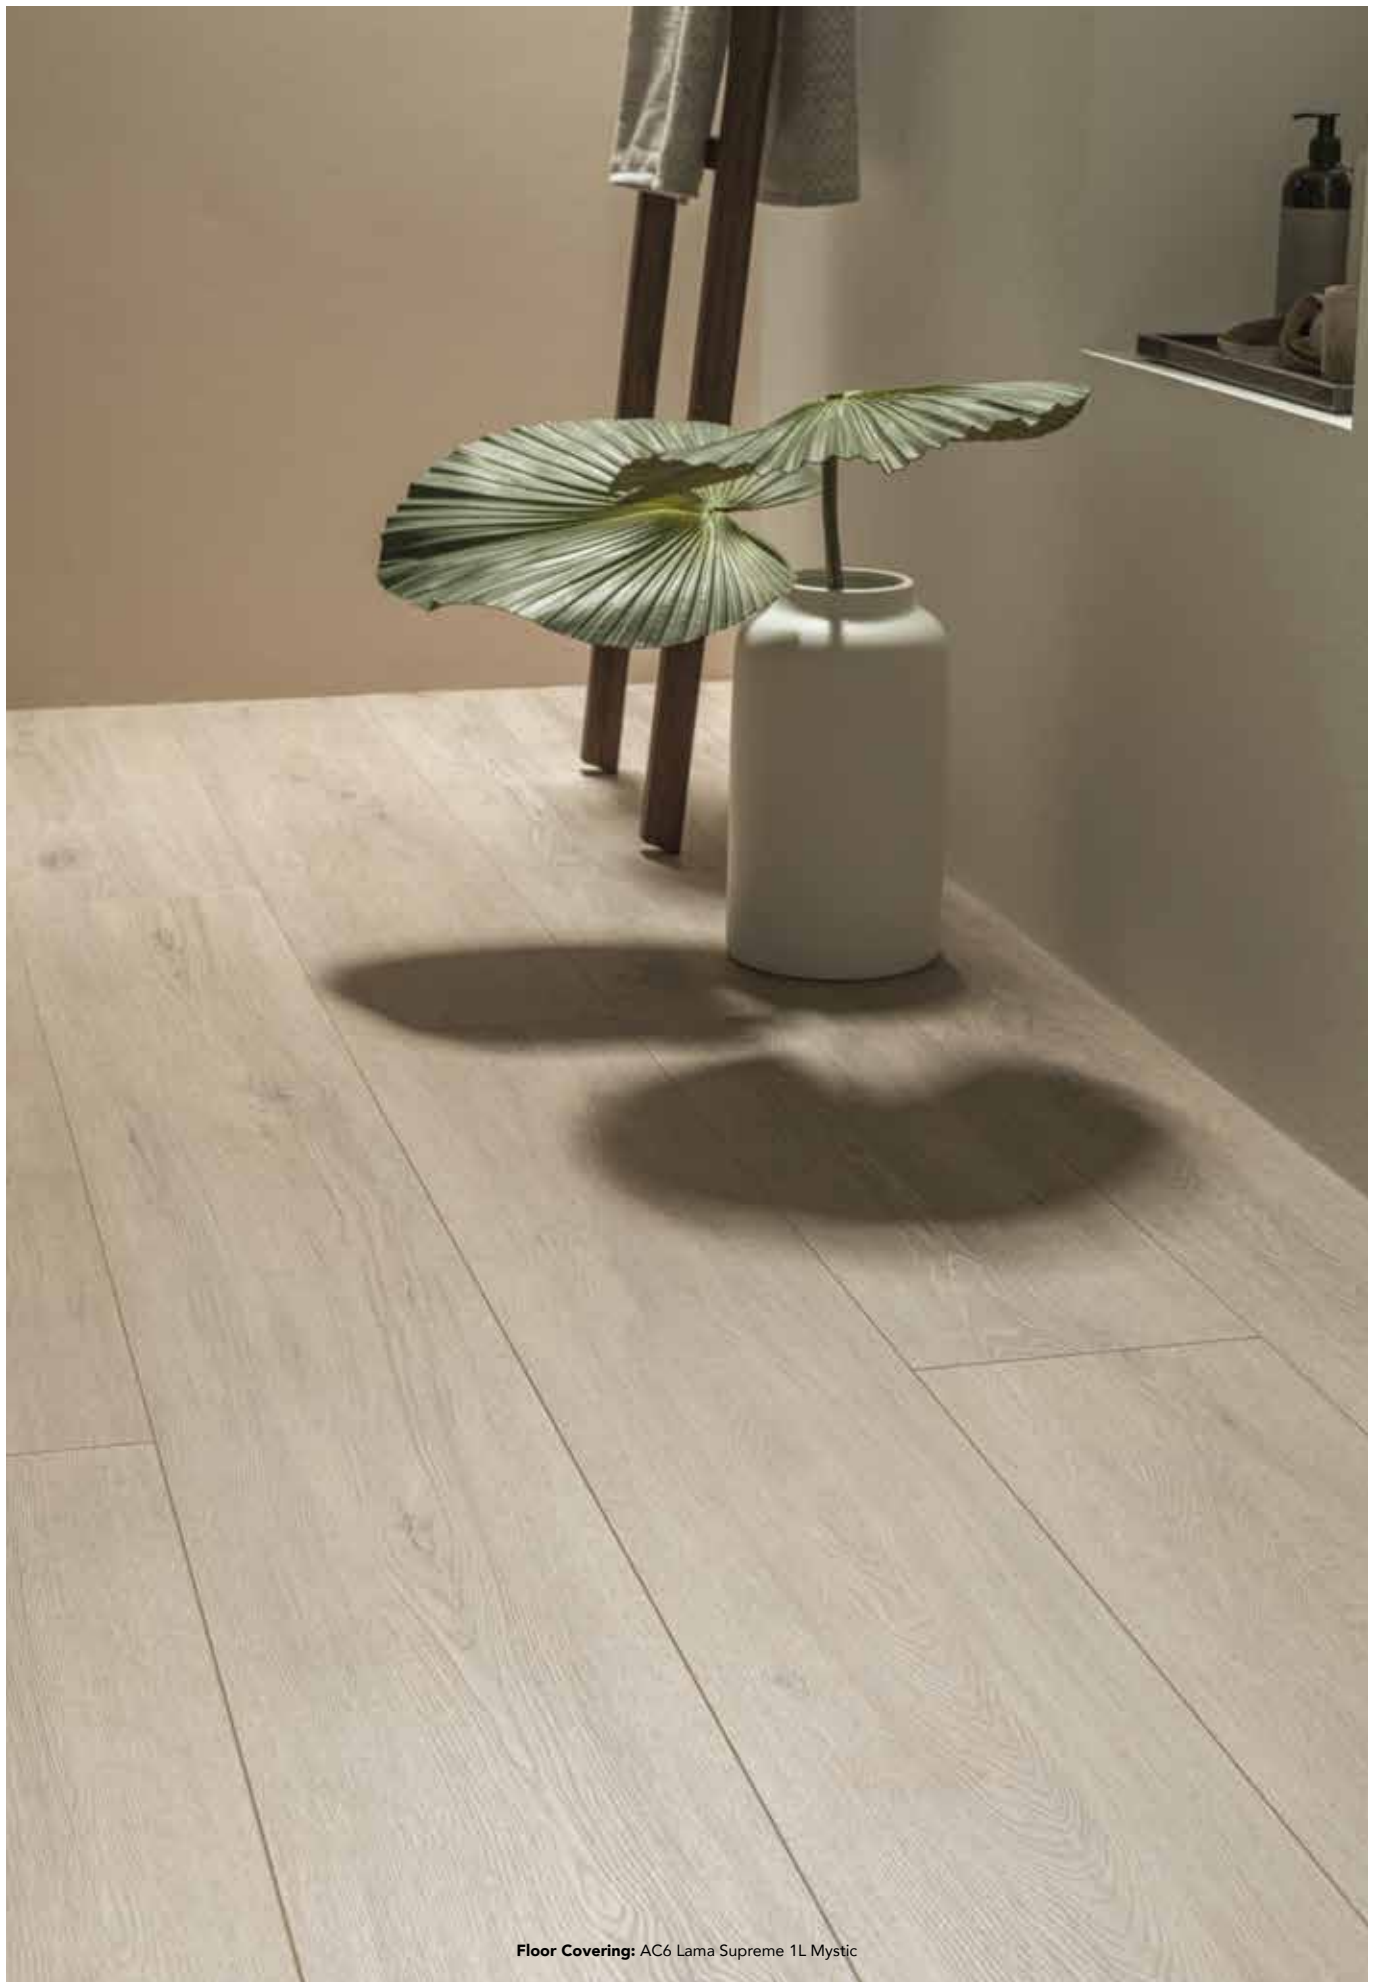

AC6 LAMA SUPREME

Laminate Flooring

Floor Covering: AC6 Lama Supreme 1L Mystic