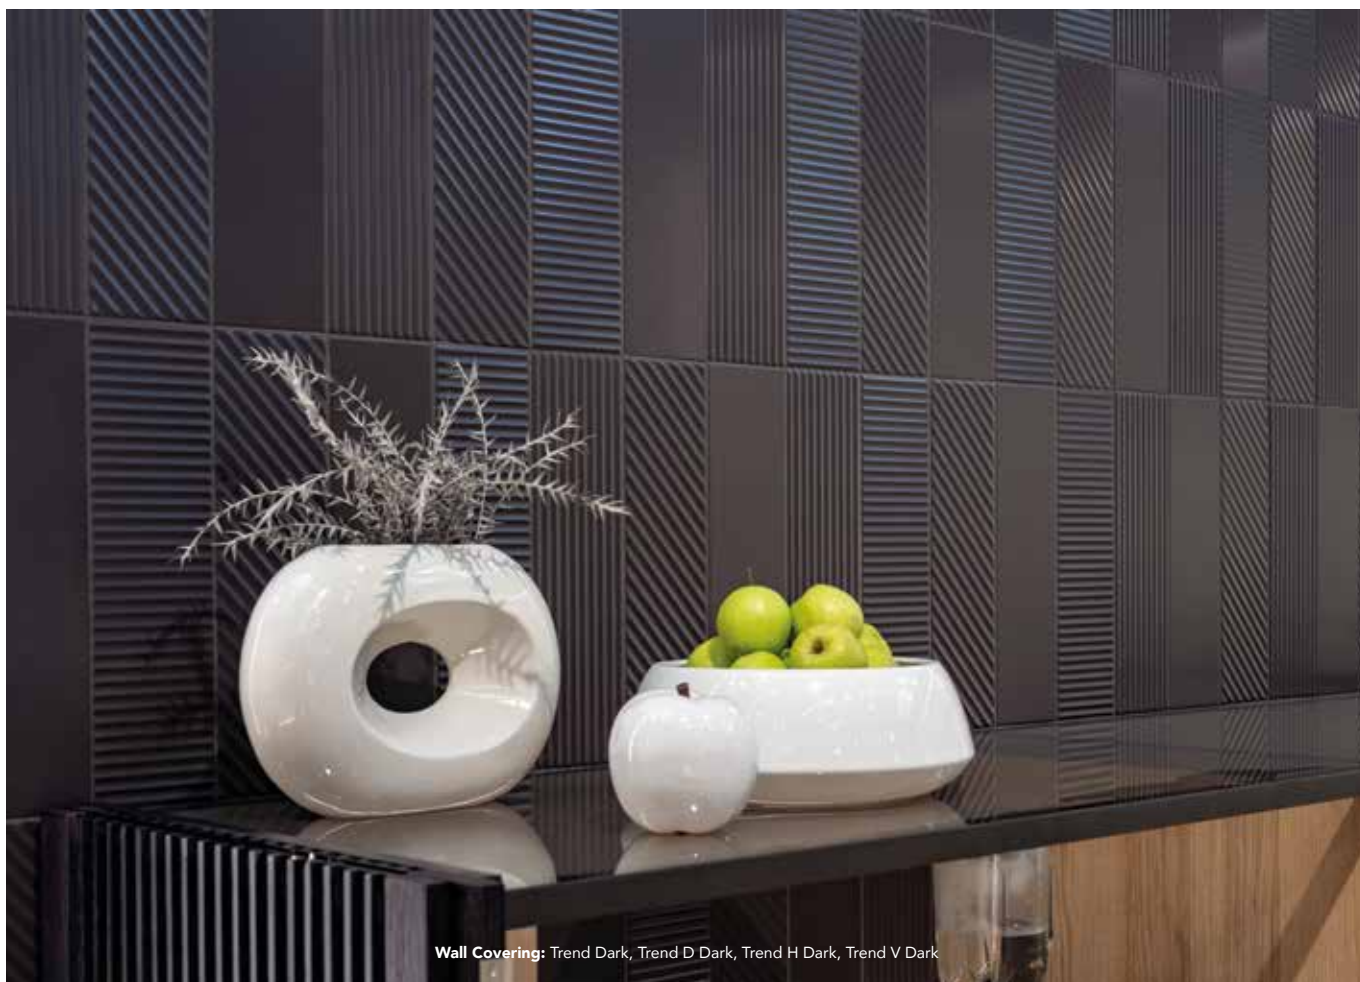

Wall Covering: Touch Linen

Wall Covering: Trend Dark, Trend D Dark, Trend H Dark, Trend V Dark