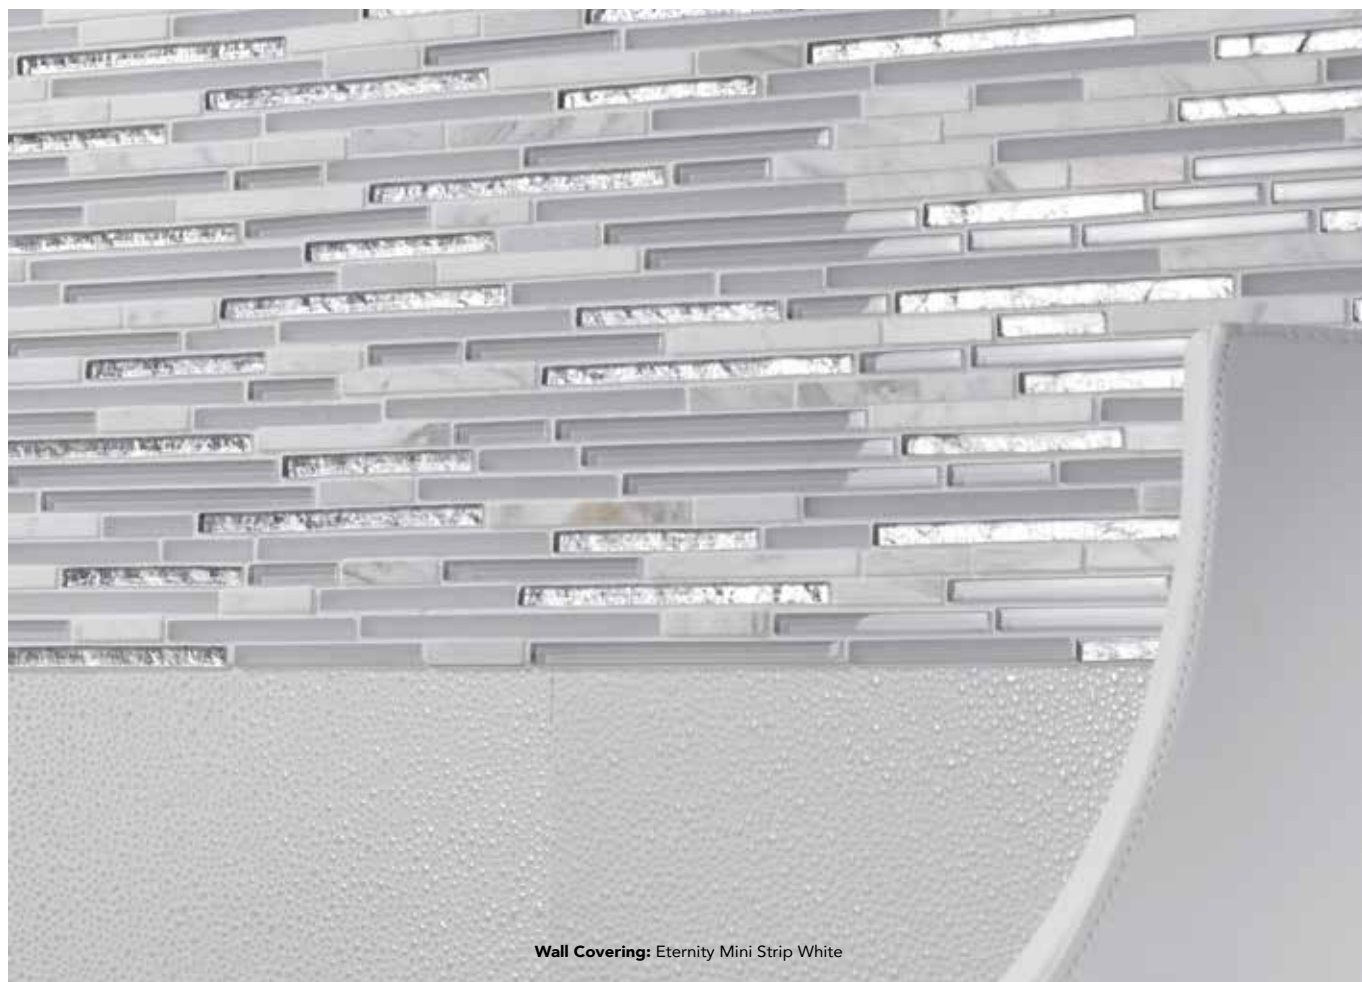

MIX MOSAICS - ETERNITY