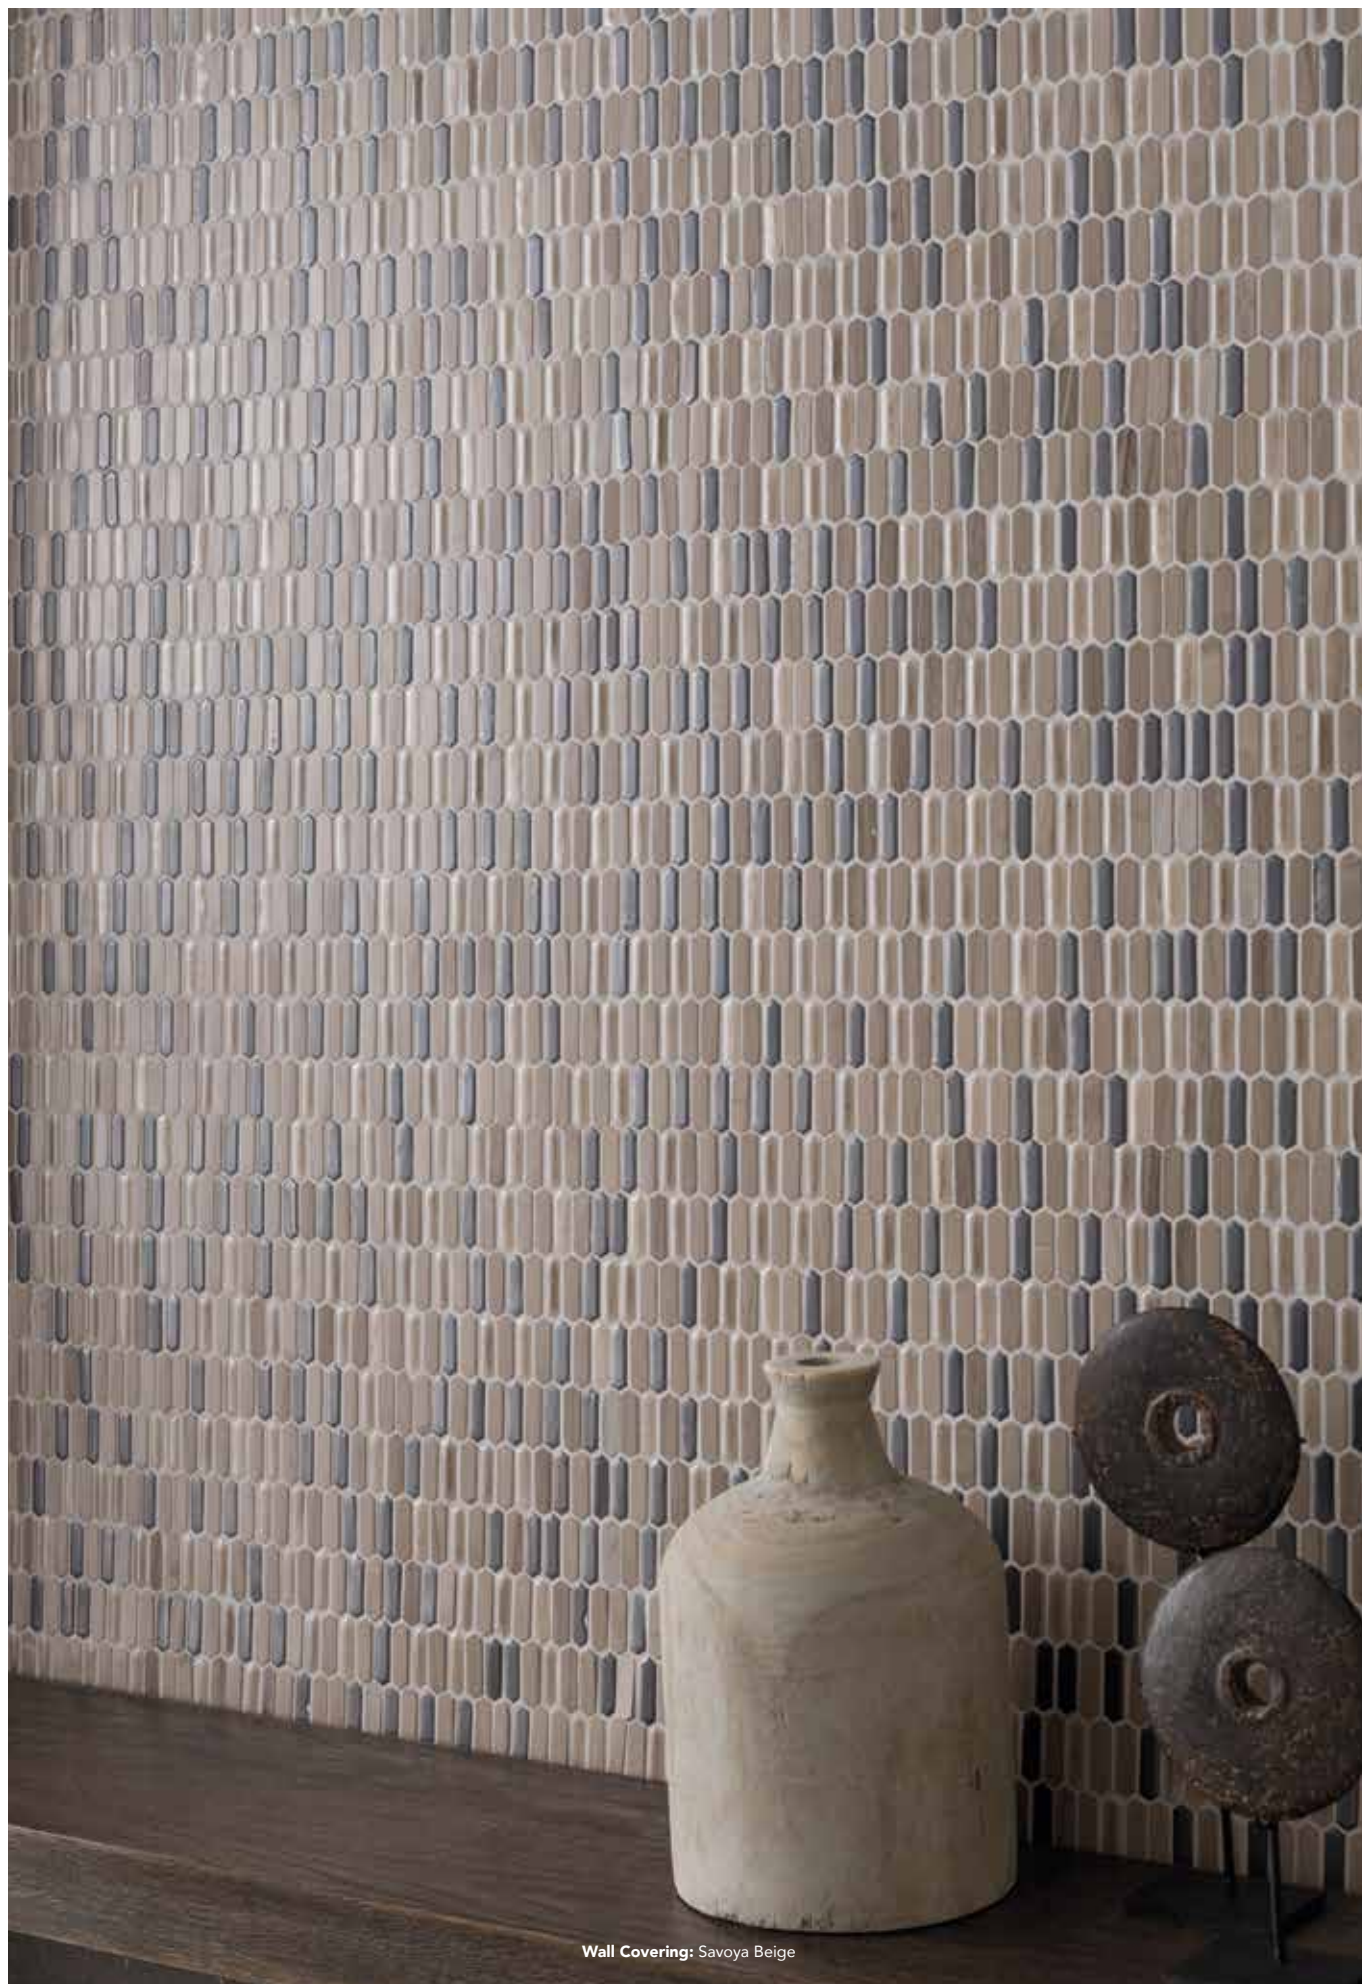

MIX MOSAICS - SAVOYA

Wall Covering: Savoya Beige