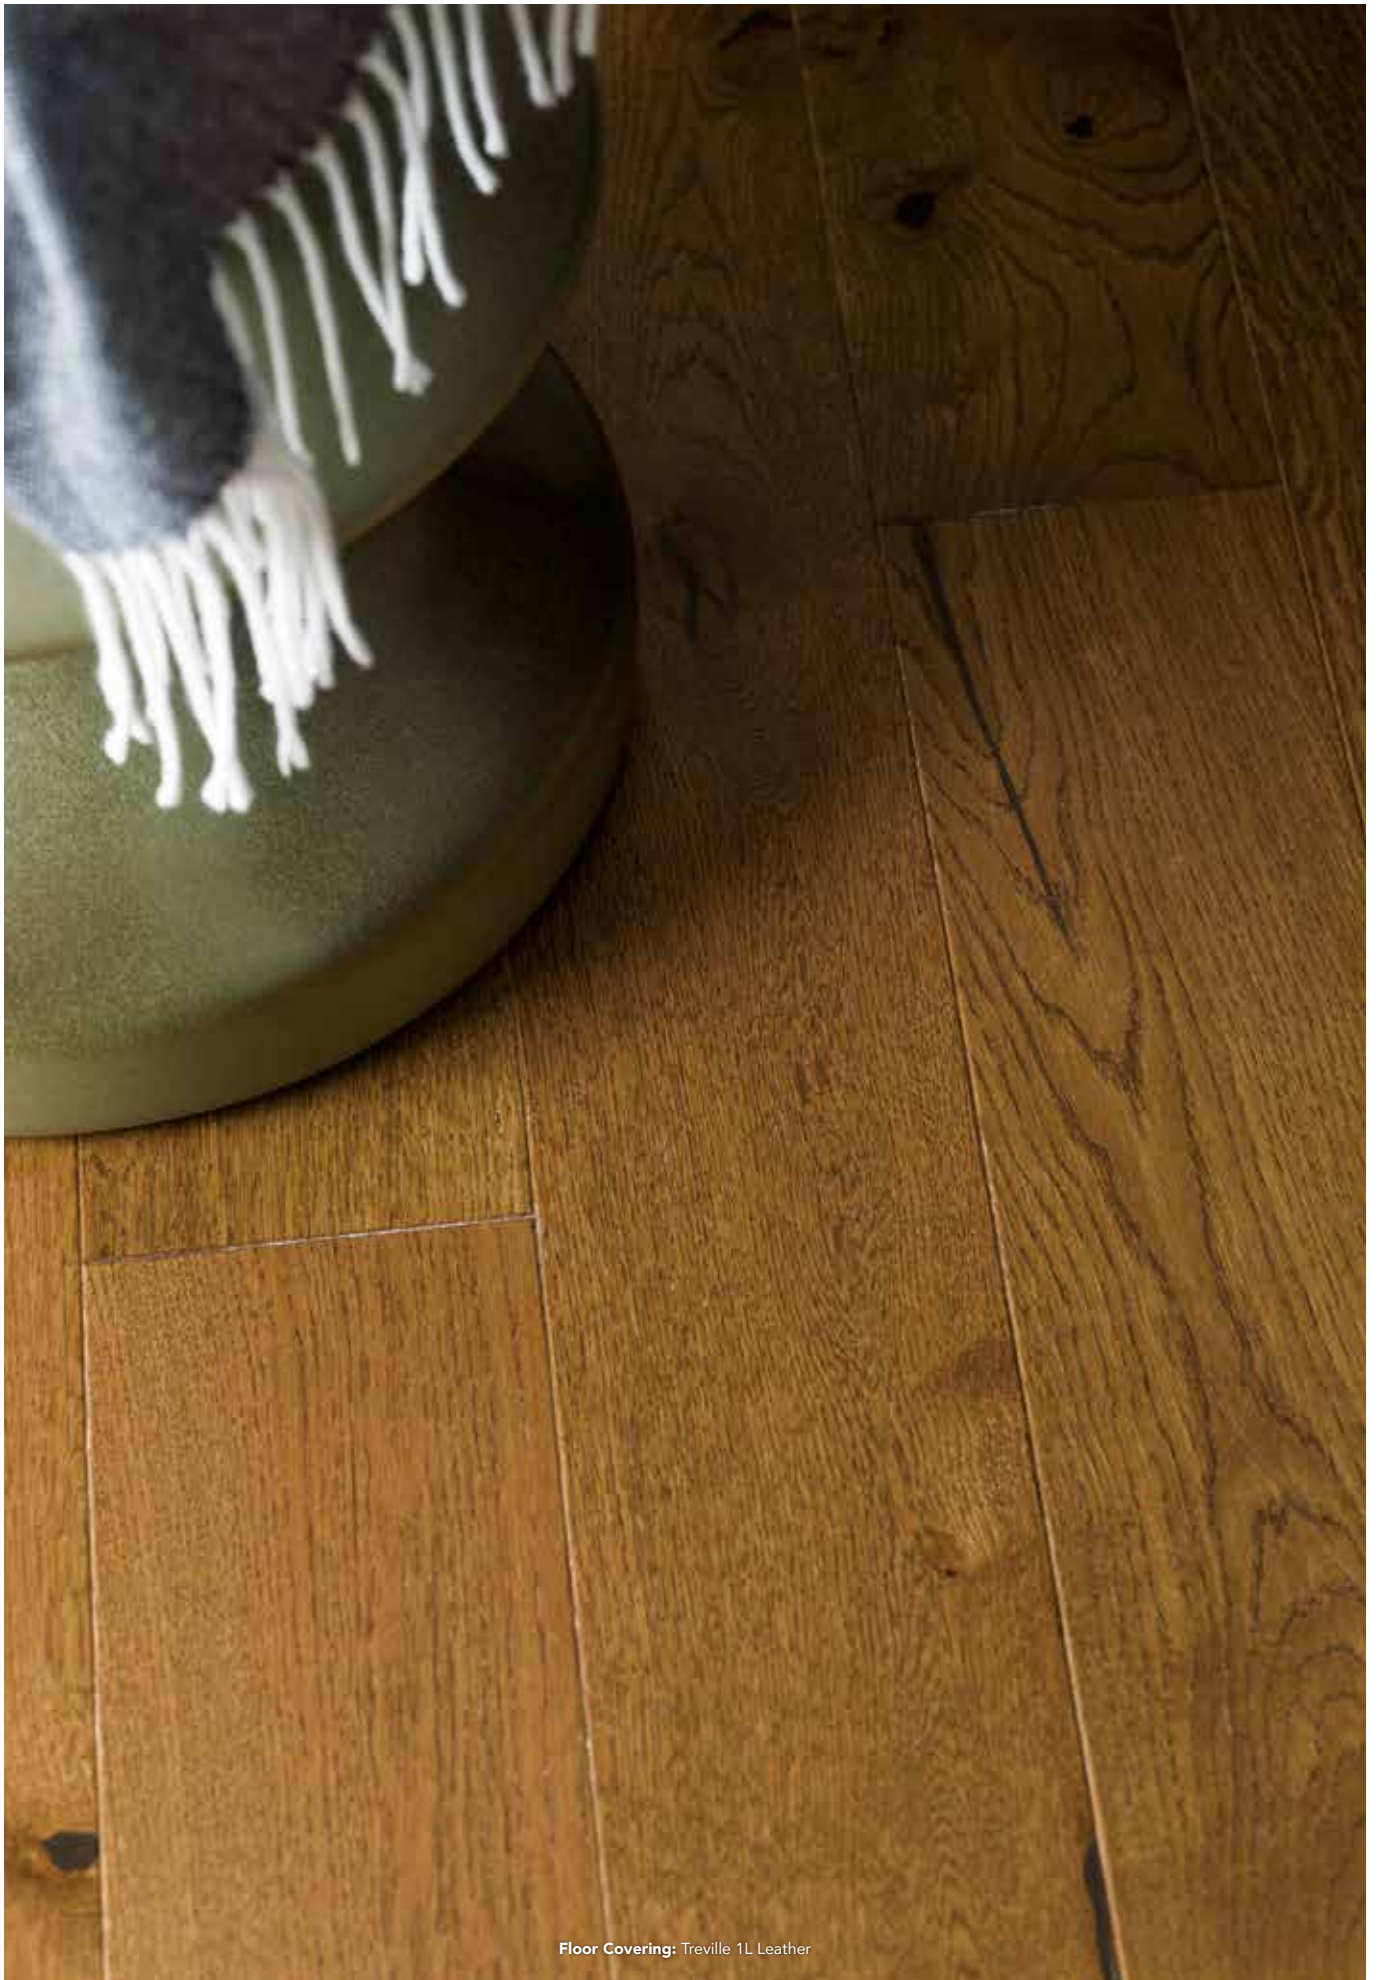

TREVILLE

Floor Covering: Treville 1L Leather

Natural Wood