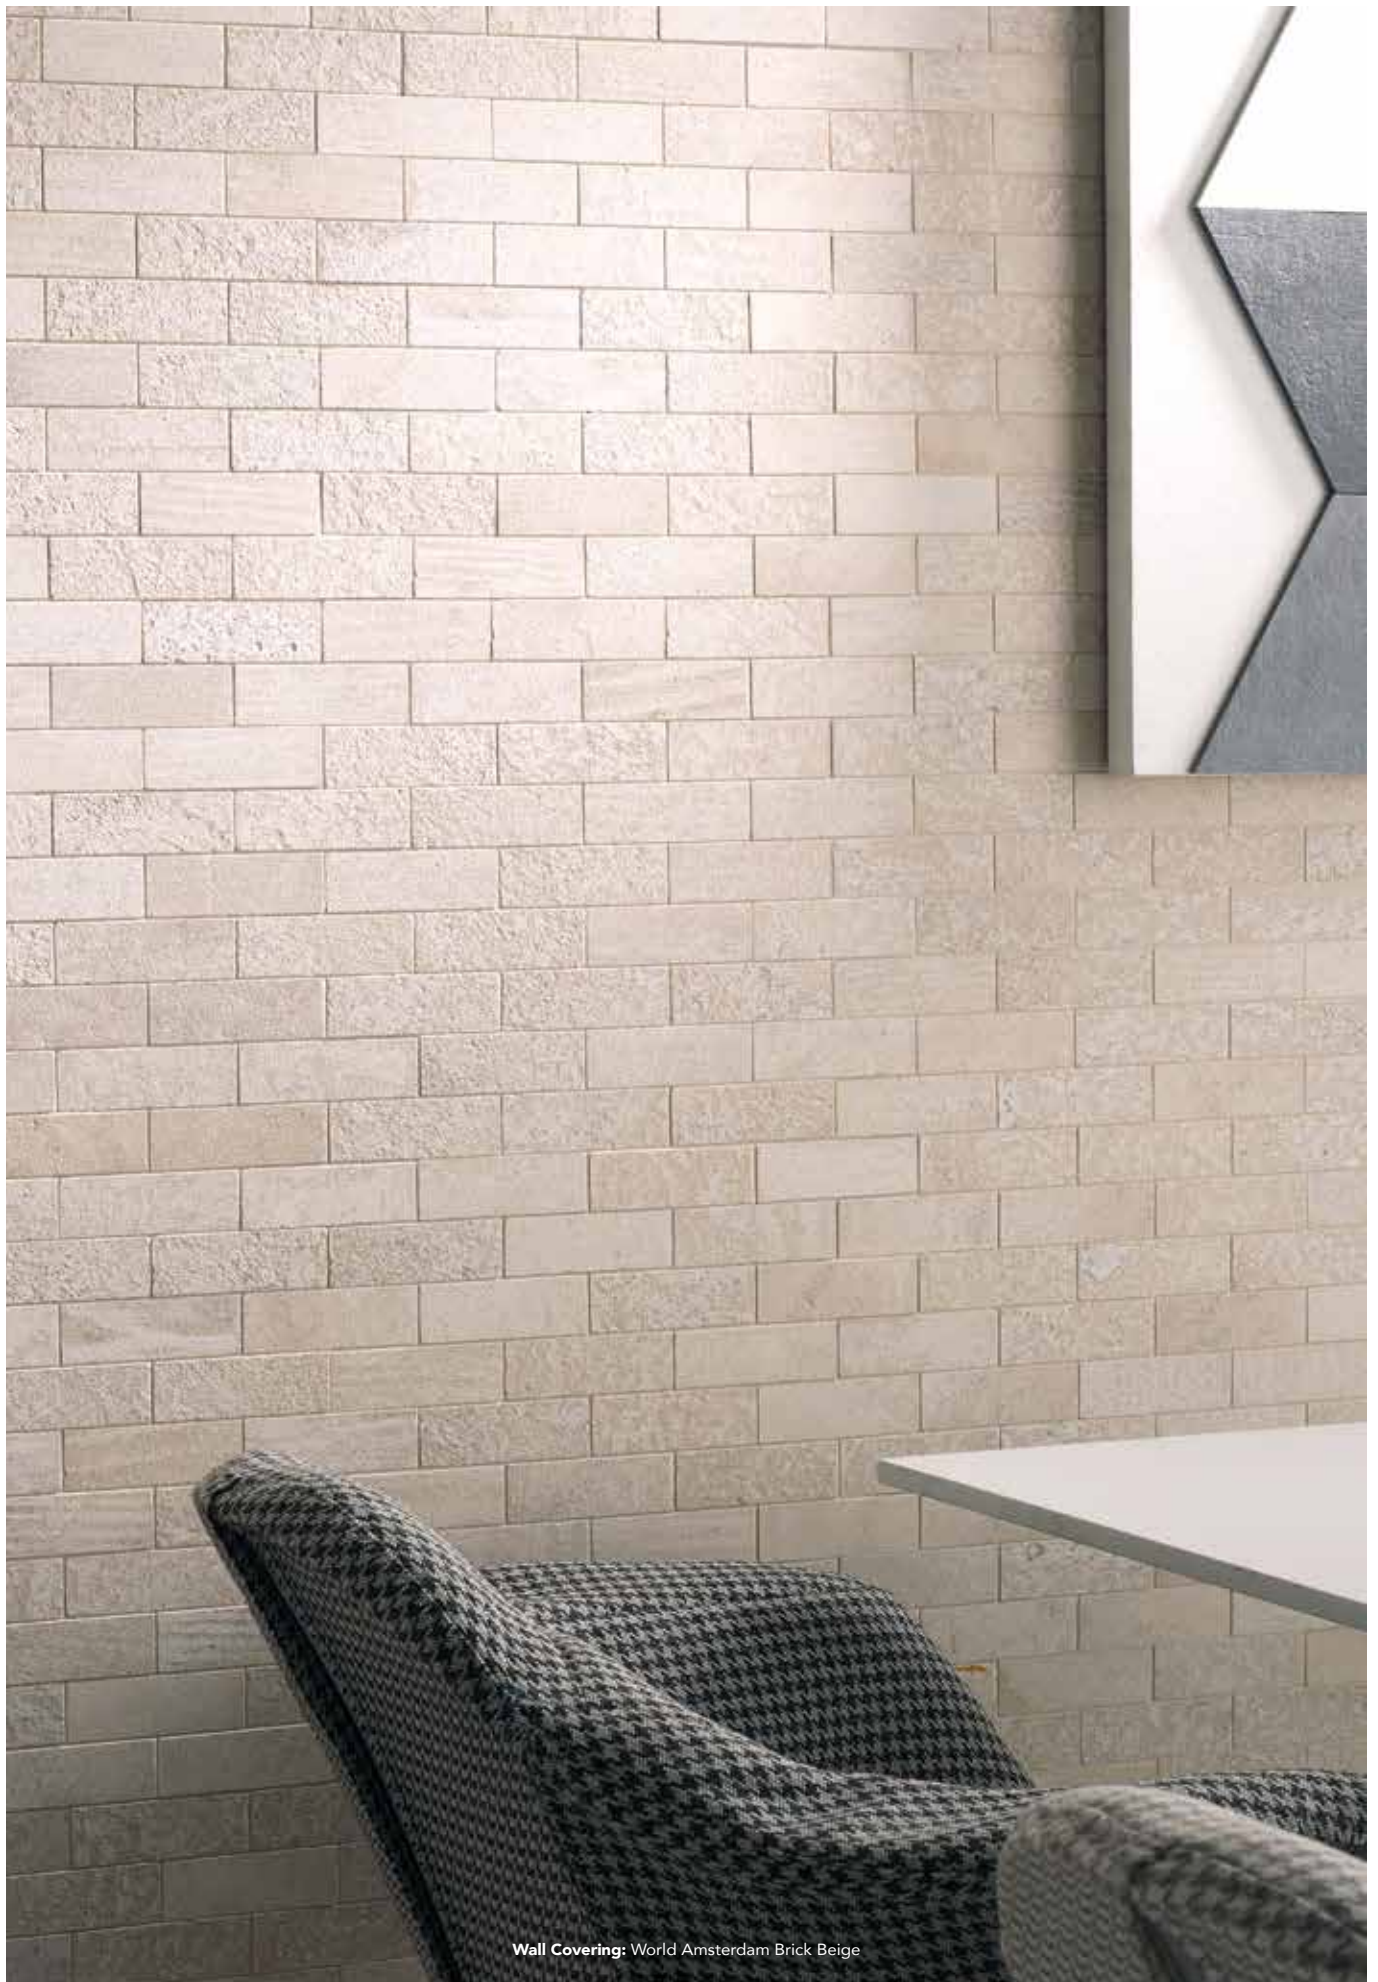

STONE MOSAICS - WORLD

Wall Covering: World Amsterdam Brick Beige