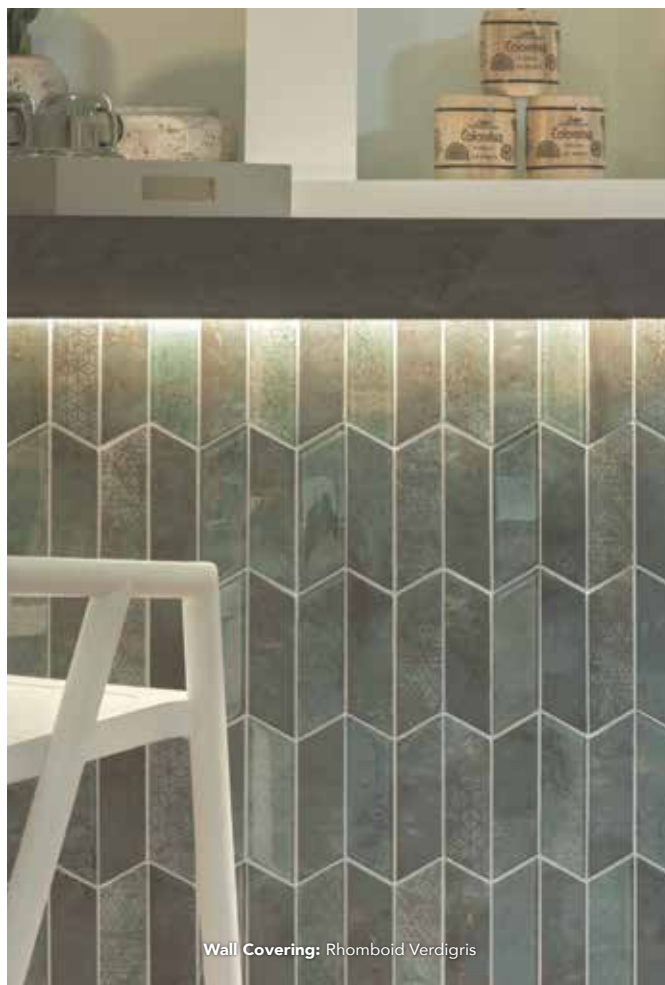

GLASS MOSAICS - RHOMBOID

GLASS / VIDRIO / VERRE

¹Recommended Joint:
COLORSTUK ESPECIAL N NACARE
¹Recommended Adhesive:
ONE-FLEX PREMIUM BLANCO

PCS	M²	KG
14 x Cj	1,24 x Cj	16,62 x Cj
672 x Pal	59,67 x Pal	825,22 x Pal

GLASS / VIDRIO / VERRE

¹Recommended Joint:
COLORSTUK ESPECIAL N NACARE
¹Recommended Adhesive:
ONE-FLEX PREMIUM BLANCO

PCS	M²	KG
14 x Cj	1,24 x Cj	16,62 x Cj
672 x Pal	59,67 x Pal	825,22 x Pal