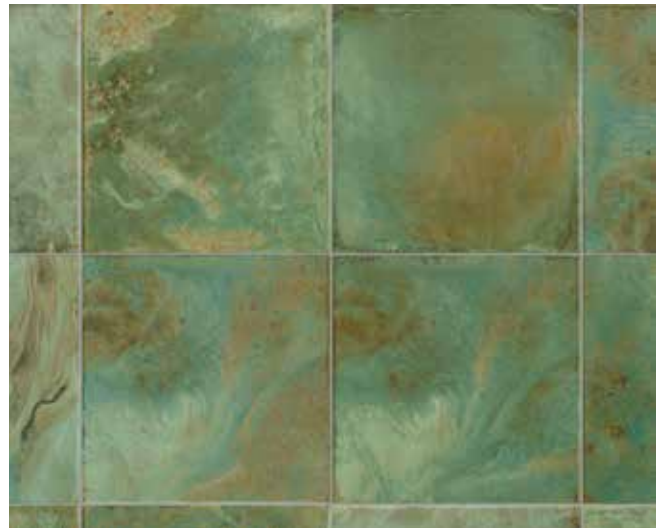

FIJI GREEN

20cm x 20cm x 0,85cm
7 7/8" x 7 7/8" x 11/32"
100344295

Recommended Joint:
COLORSTUK RAPID MANHATTAN N
Recommended Adhesive:
TIXOCEM PLUS

S-file

FIJI GREY

20cm x 20cm x 0,85cm
7 7/8" x 7 7/8" x 11/32"
100344296

Recommended Joint:
COLORSTUK RAPID CEMENTO N
Recommended Adhesive:
TIXOCEM PLUS

FIJI OCHER

20cm x 20cm x 0,85cm
7 7/8" x 7 7/8" x 11/32"
100344297

Recommended Joint:
COLORSTUK RAPID MARFIL N
Recommended Adhesive:
TIXOCEM PLUS

FIJI SILVER

20cm x 20cm x 0,85cm
7 7/8" x 7 7/8" x 11/32"
100344298

Recommended Joint:
COLORSTUK RAPID CEMENTO N
Recommended Adhesive:
TIXOCEM PLUS

FIJI TURQUOISE

20cm x 20cm x 0,85cm
7 7/8" x 7 7/8" x 11/32"
100344299

Recommended Joint:
COLORSTUK RAPID MANHATTAN N
Recommended Adhesive:
TIXOCEM PLUS

FIJI WHITE

20cm x 20cm x 0,85cm
7 7/8" x 7 7/8" x 11/32"
100344300

Recommended Joint:
COLORSTUK RAPID BLANCO N
Recommended Adhesive:
TIXOCEM PLUS

DESCRIPTION	GROUP	PCS	M²	KG	ICONS
Fiji 20x20	G-226	18 x Cj 1728 x Pal	0,72 x Cj 69,12 x Pal	11,59 x Cj 1112,8 x Pal