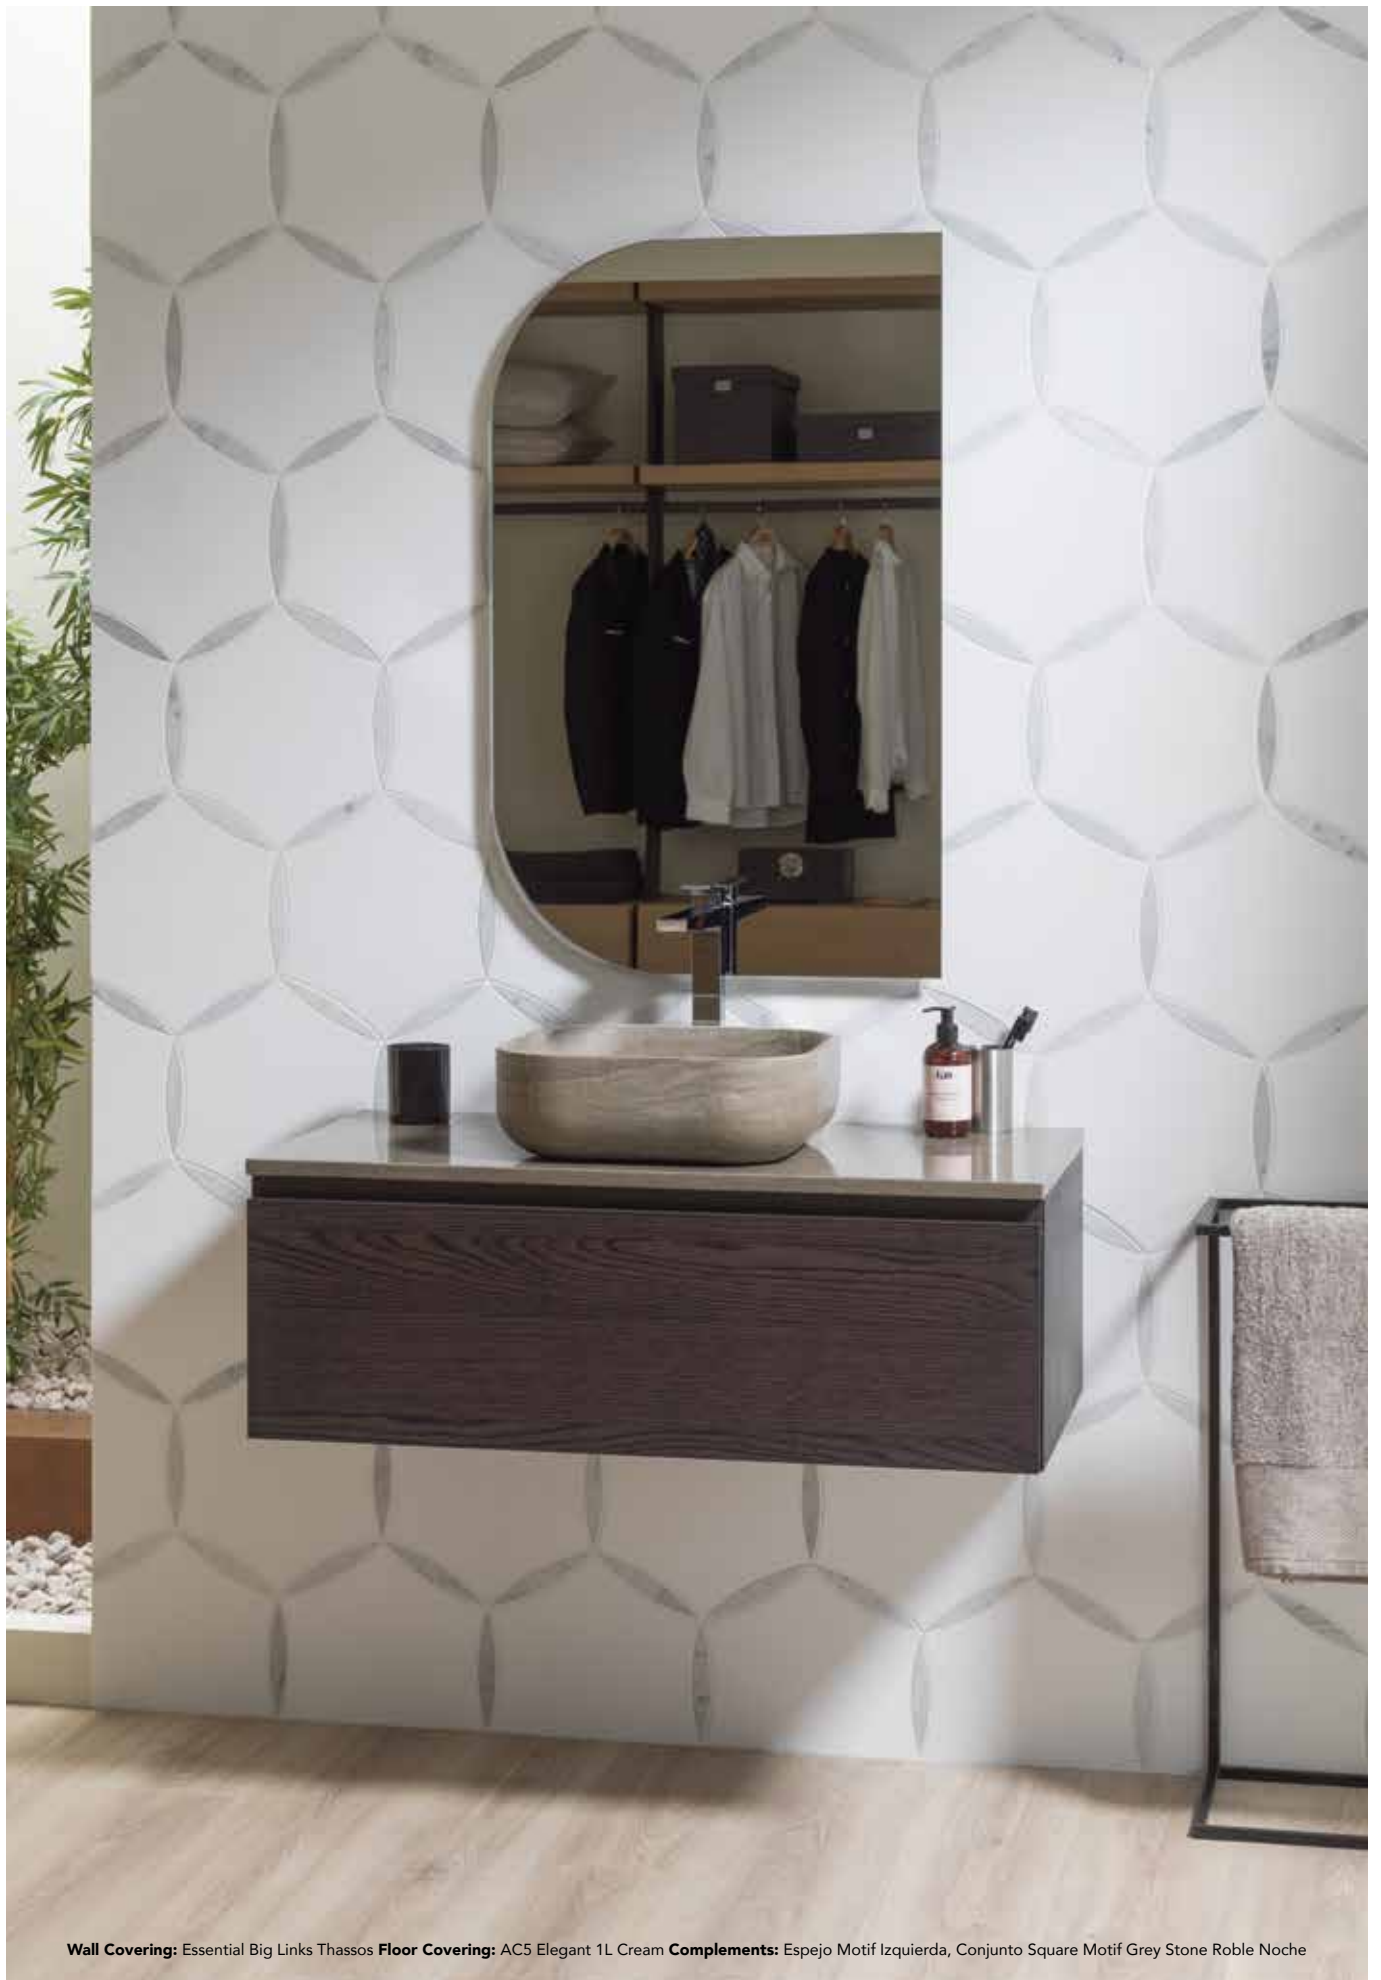

Wall Covering: Golden White Classico Complements: Rectangle Motif Habana Dark, Habana Dark Countertop, Motif Tray L Habana Dark, Motif Tray S Habana Dark

MOTIF
by L'Antic Colonial

Wall Covering: Essential Big Links Thassos **Floor Covering:** AC5 Elegant 1L Cream **Complements:** Espejo Motif Izquierda, Conjunto Square Motif Grey Stone Roble Noche