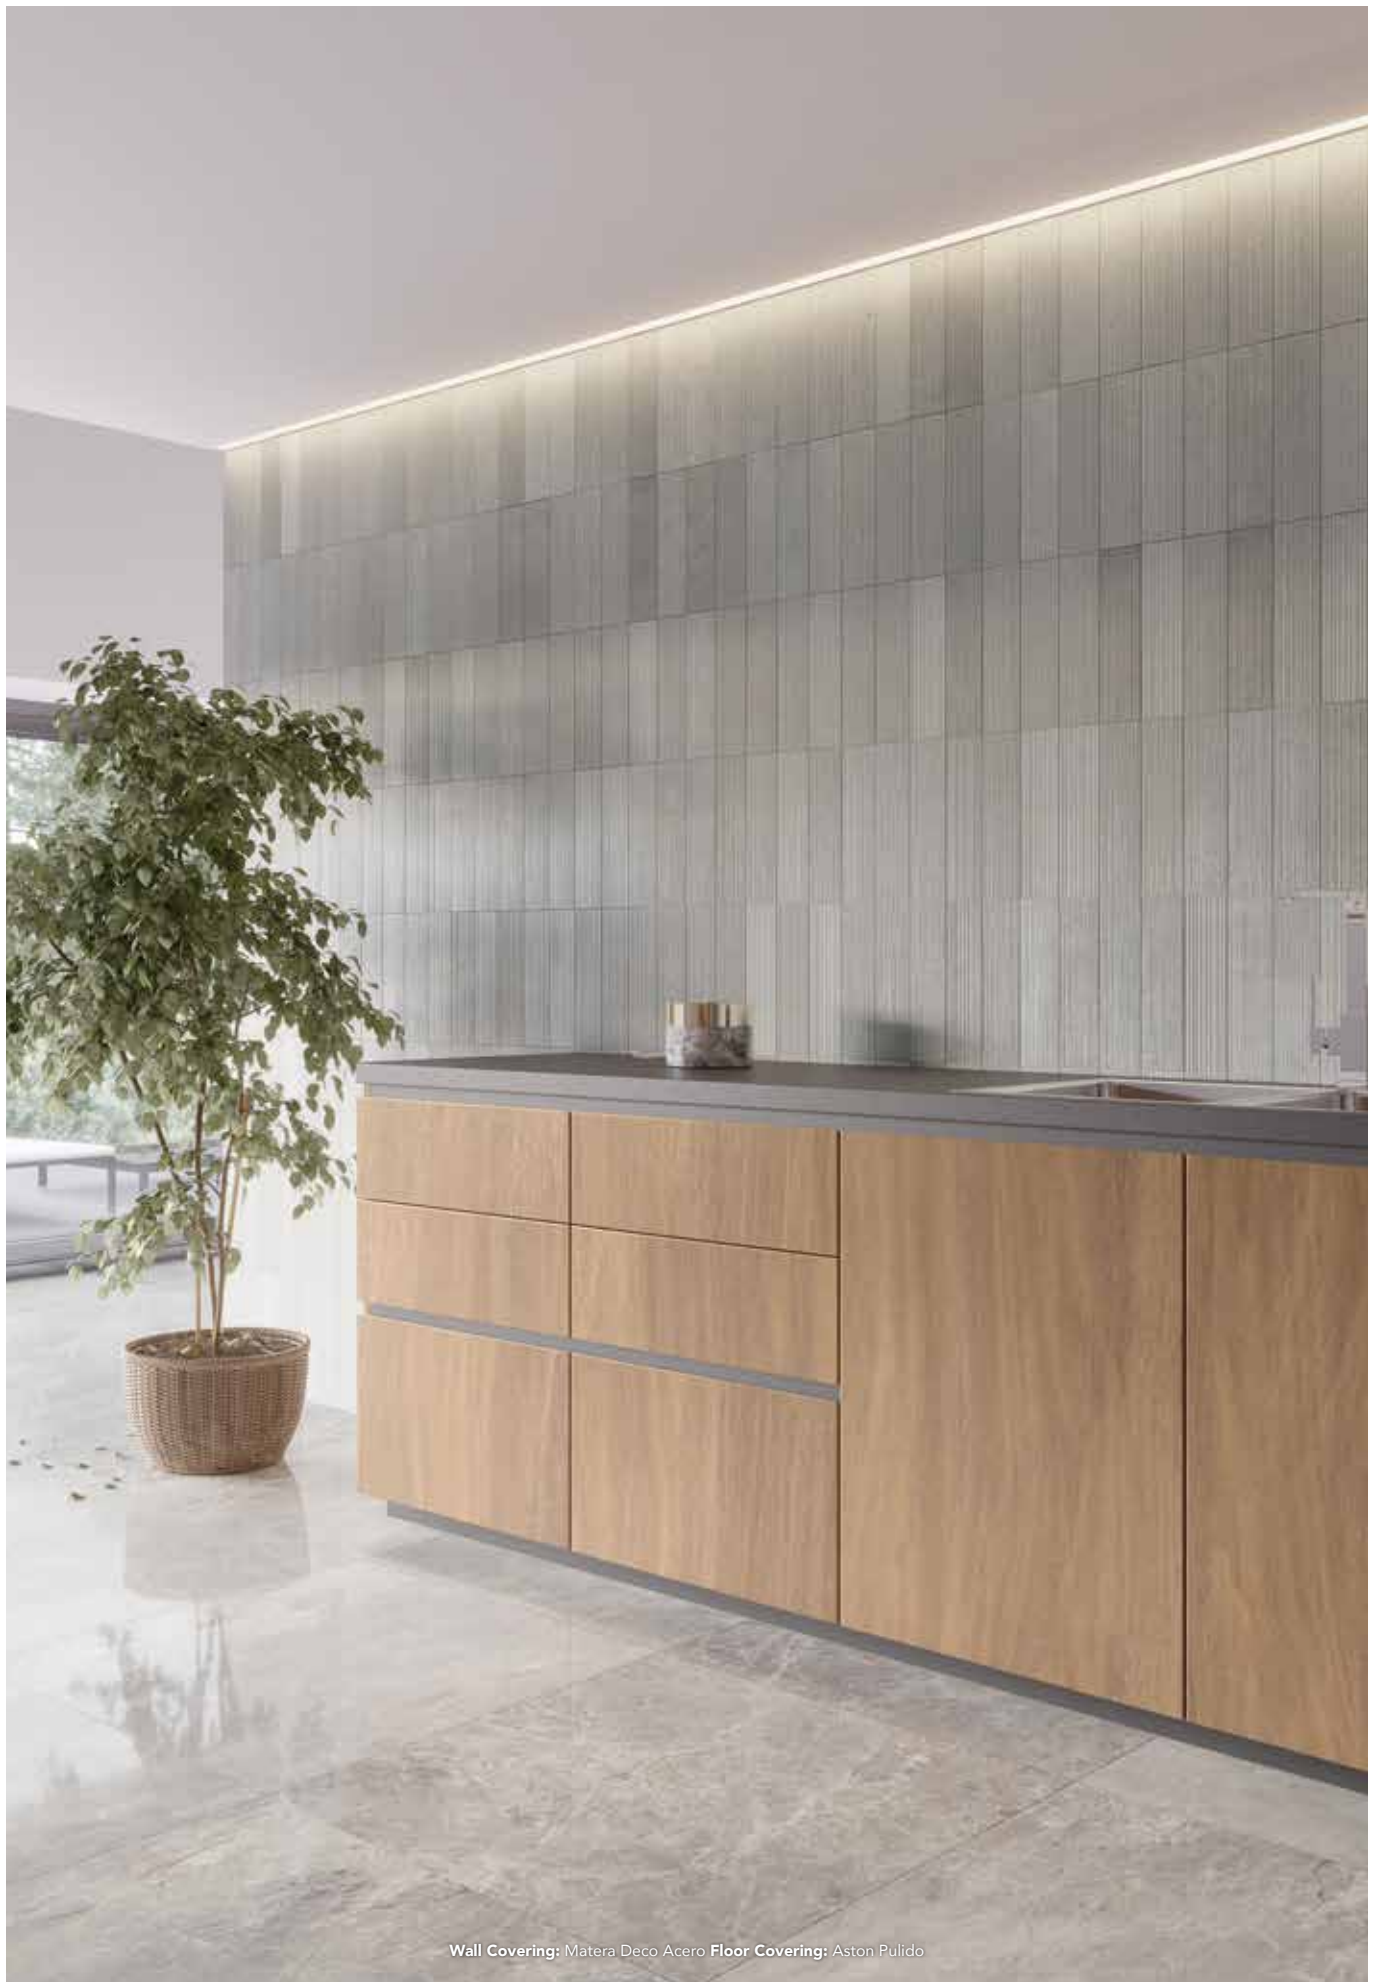

MATERA

S-file

Wall Covering: Matera Silver, Matera Deco Silver

Floor Covering: Matera Silver 30x30

Wall Covering: Matera Deco Acero Floor Covering: Aston Pulido

MEDITERRANEA

MEDITERRANEA CALPE BLACK

8cm x 30cm x 0,85cm
3 5/32" x 11 13/16" x 11/32"
100333133