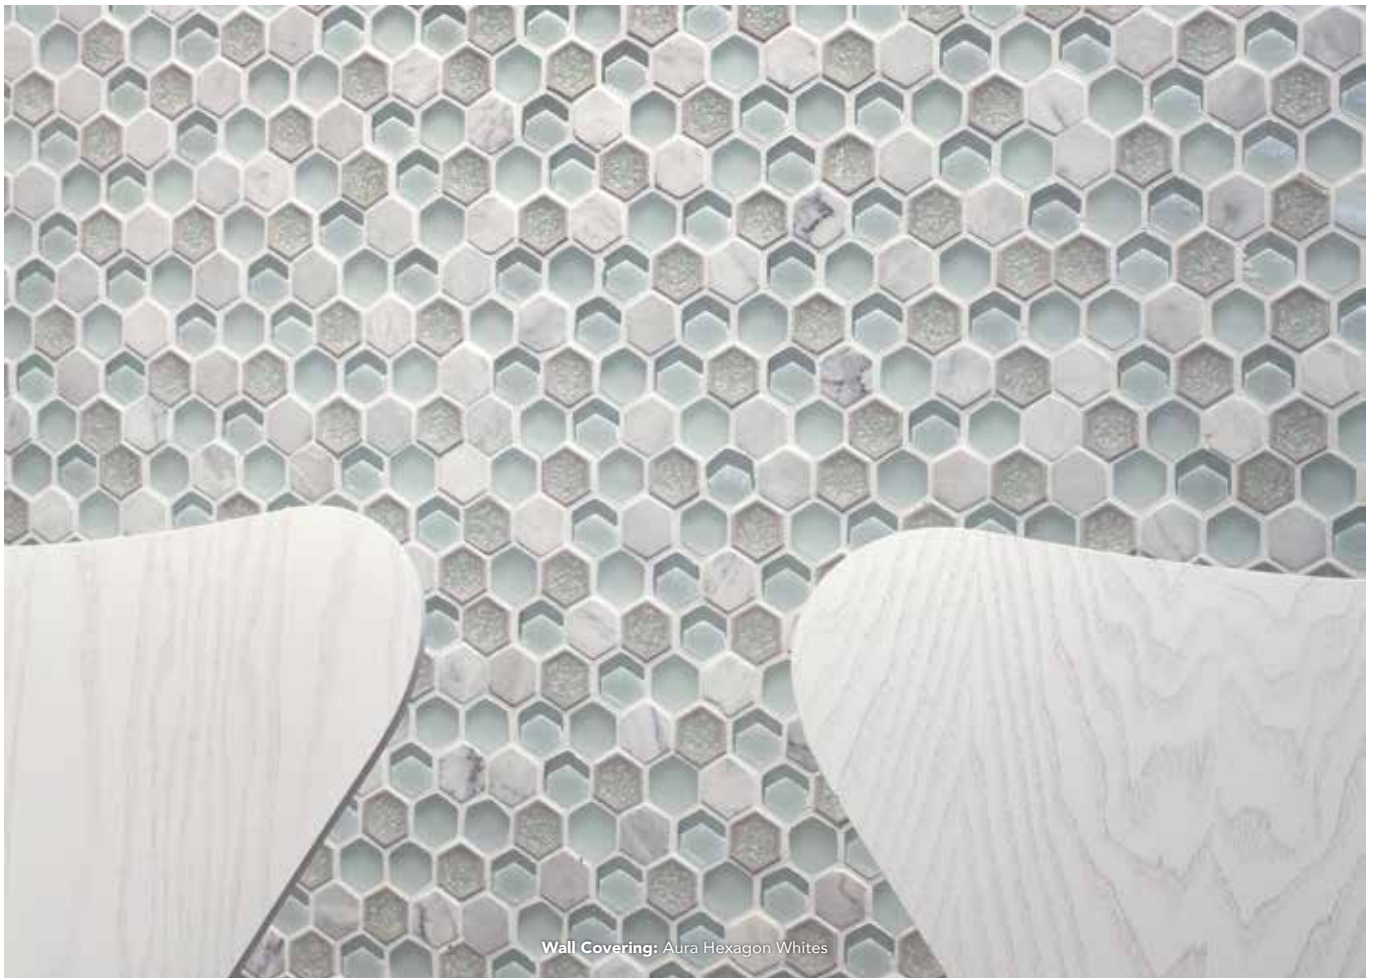

Wall Covering: Aura Hexagon Whites