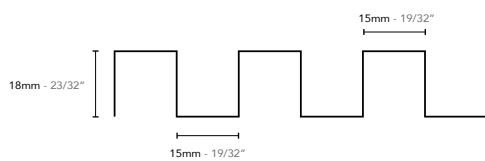

Low Number of Knots

Pine Wood

Relief

FORMAT	GROUP	PCS	M ²	KG
57 cm x 240cm x 1,8cm	G-283	1 x Cj	1,368 x Cj	13,45 x Cj
22 7/16" x 94 1/2" x 23/32"		30 x Pal	41,01 x Pal	403,65 x Pal

PYRAMID

SPLIT PYRAMID INVISIBLE