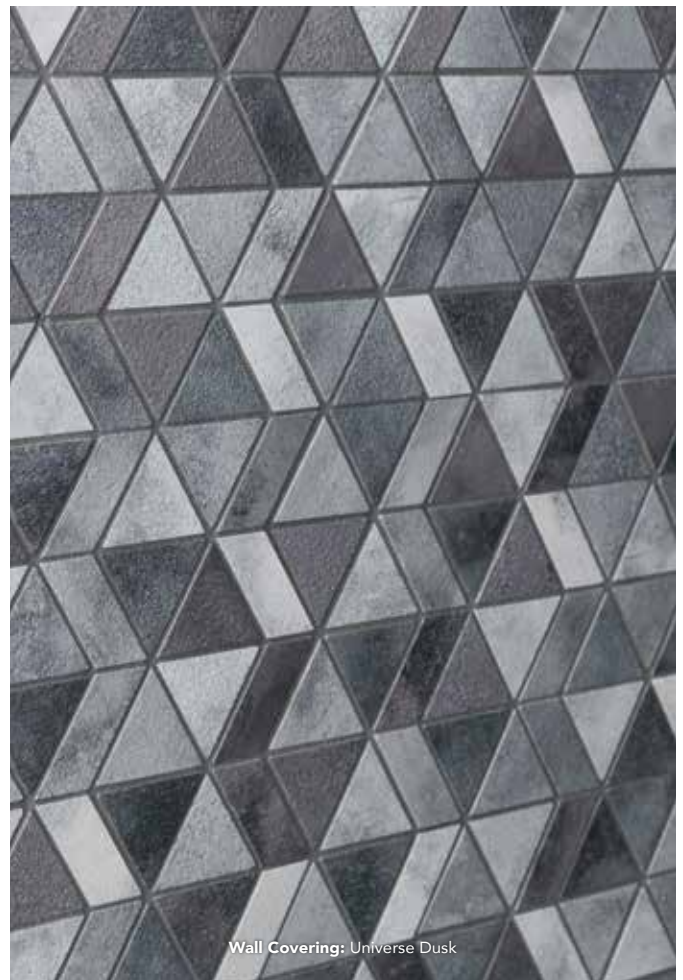

VOLCANIC STONE
 PIEDRA VOLCÁNICA
 PIERRE VOLCANIQUE

¹Recommended Joint:

COLORSTUK RAPID ANTRACITA N

¹Recommended Adhesive:

ONE-FLEX PREMIUM BLANCO

PCS	M ²	KG
9 x Cj	0,74 x Cj	15,88 x Cj
432 x Pal	35,66 x Pal	788,83 x Pal