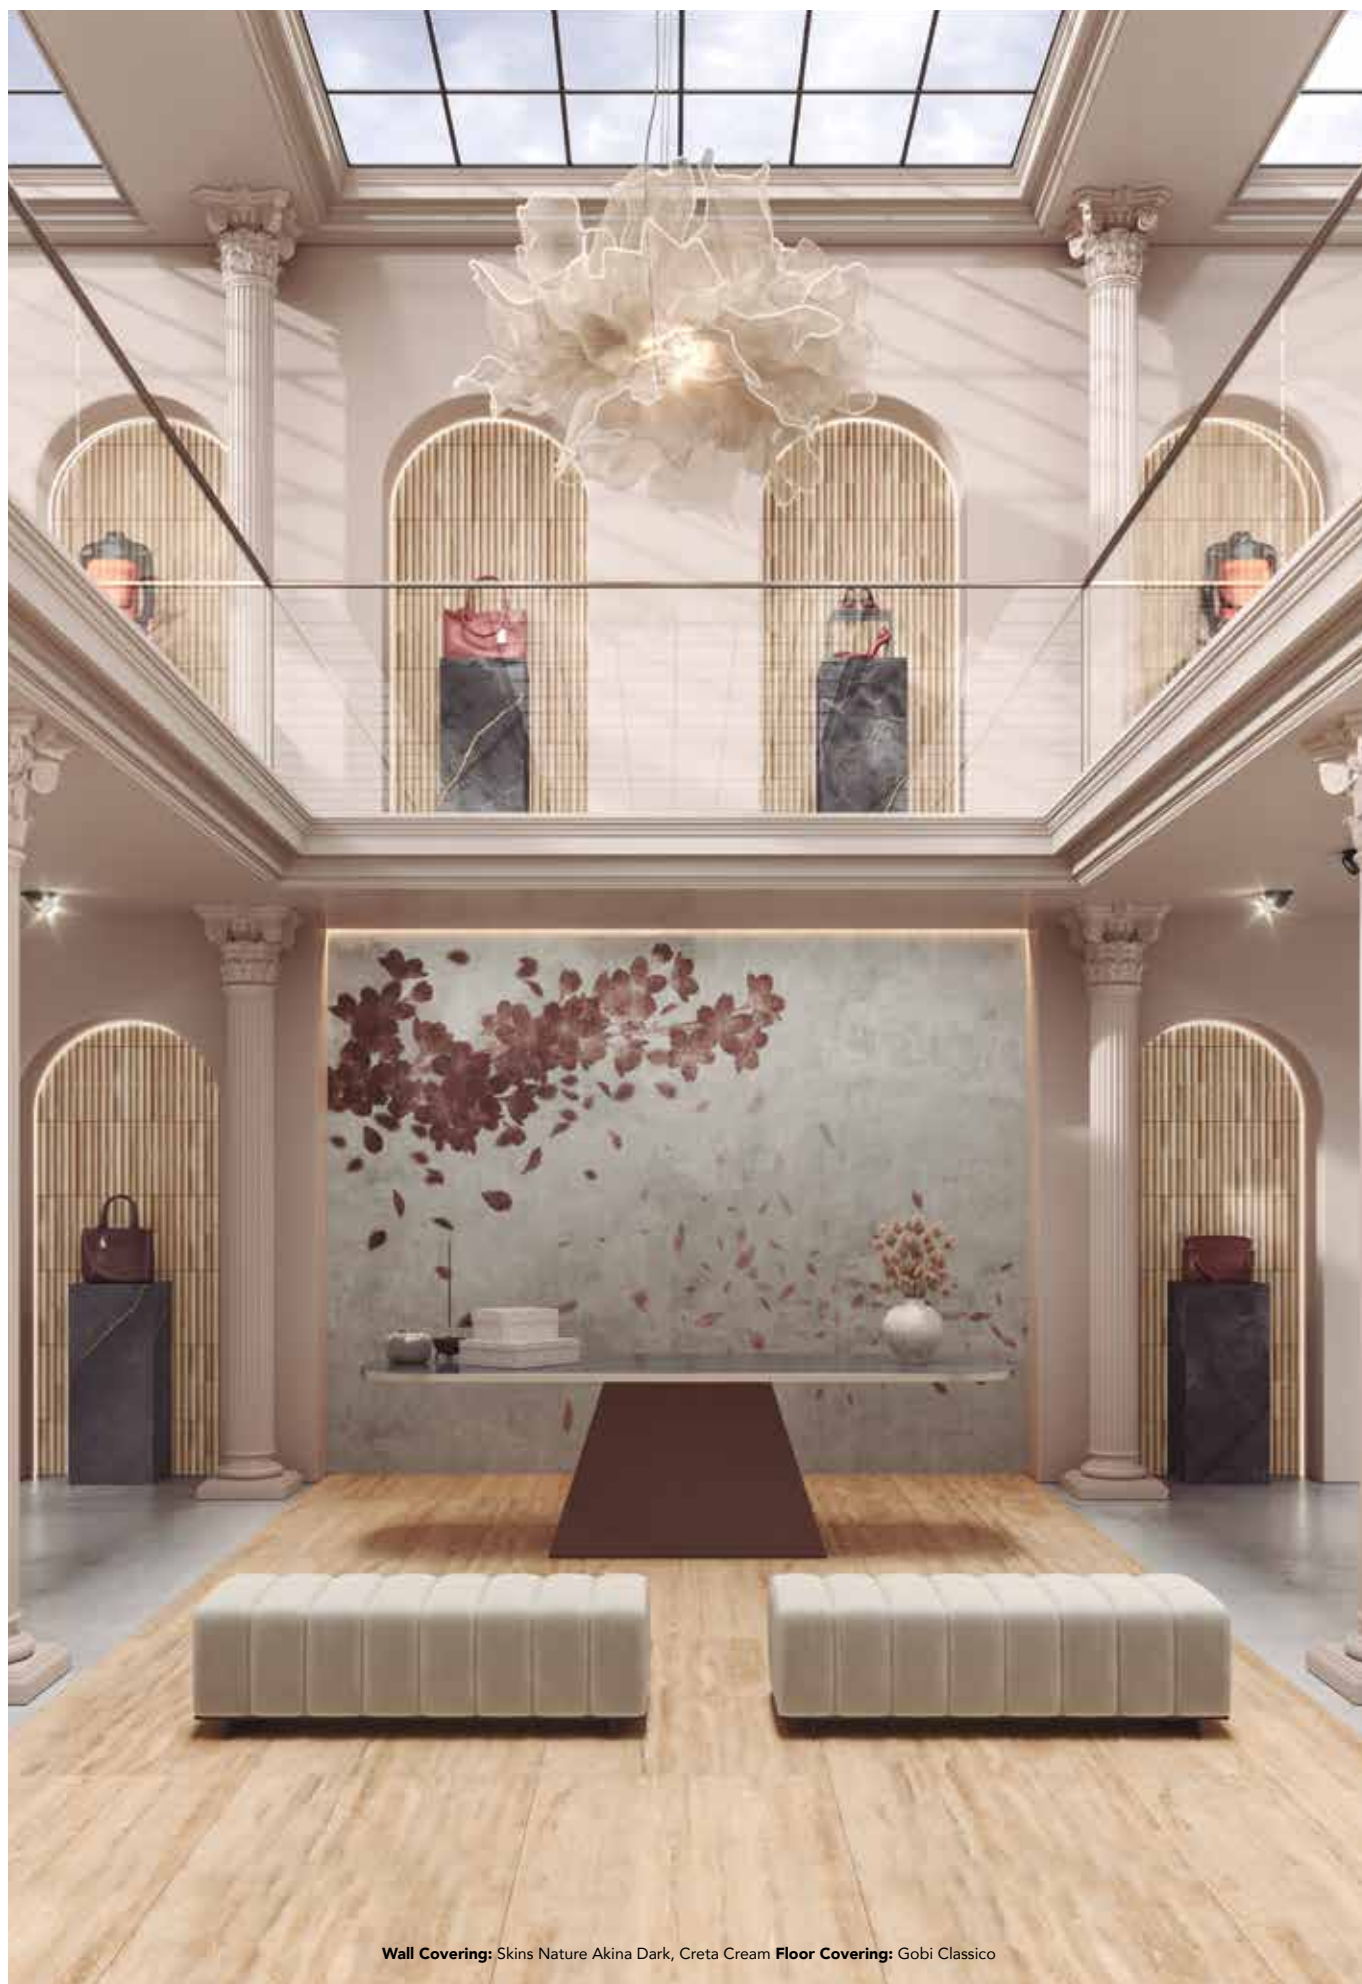

MURALS NATURE - AKINA

Wall Covering: Skins Nature Akina Dark, Creta Cream Floor Covering: Gobi Classico