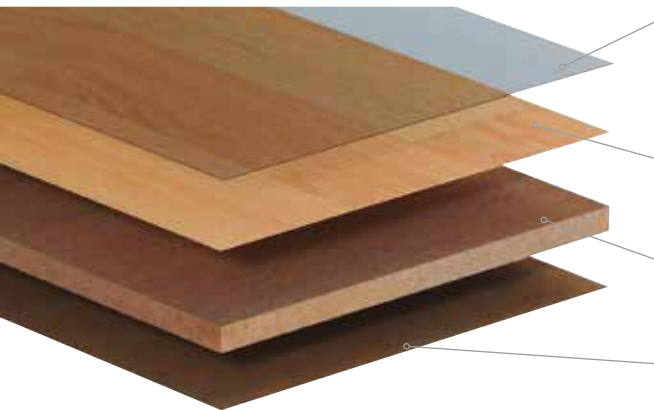

CONSTRUCTION / CONSTRUCCIÓN / CONSTRUCTION

1. Protective top layer (overlay). Melamine resin-impregnated transparent cellulose paper with aluminum oxide and corundum particles.
  Capa superior protectora (overlay). Papel de celulosa transparente impregnada con resina melamínica y partículas de dióxido de aluminio y corindón.
  Couche supérieure de protection (overlay). Feuille de cellulose transparente imprégnée de résine de mélamine et de particules de dioxyde d'aluminium et corindon.
2. Decorative laminate. High-definition printed paper impregnated with aminoplast resins.
  Laminado decorativo. Papel impreso de alta definición impregnado en resinas aminoplásticas.
  Film décoratif. Papier imprimé en haute définition imprégné de résines aminoplastes.
3. Core layer. High-density fiberboard (HDF) and waterproof glue. 7-8mm.
  Placa base. Tablero de fibra de alta densidad (HDF) y colas hidrófugas. 7-8mm.
  Plaque de base. Panneau de fibres haute densité (HDF) et colles hydrofuges. 7-8mm.
4. Balancing layer. Sheet of resin-impregnated Kraft paper with several layers.
  Lámina de contracción. Hoja de papel kraft impregnado con resinas en varias capas.
  Stratififié de contrebalancement. Feuille de papier kraft imprégnée de résines sur plusieurs couches.