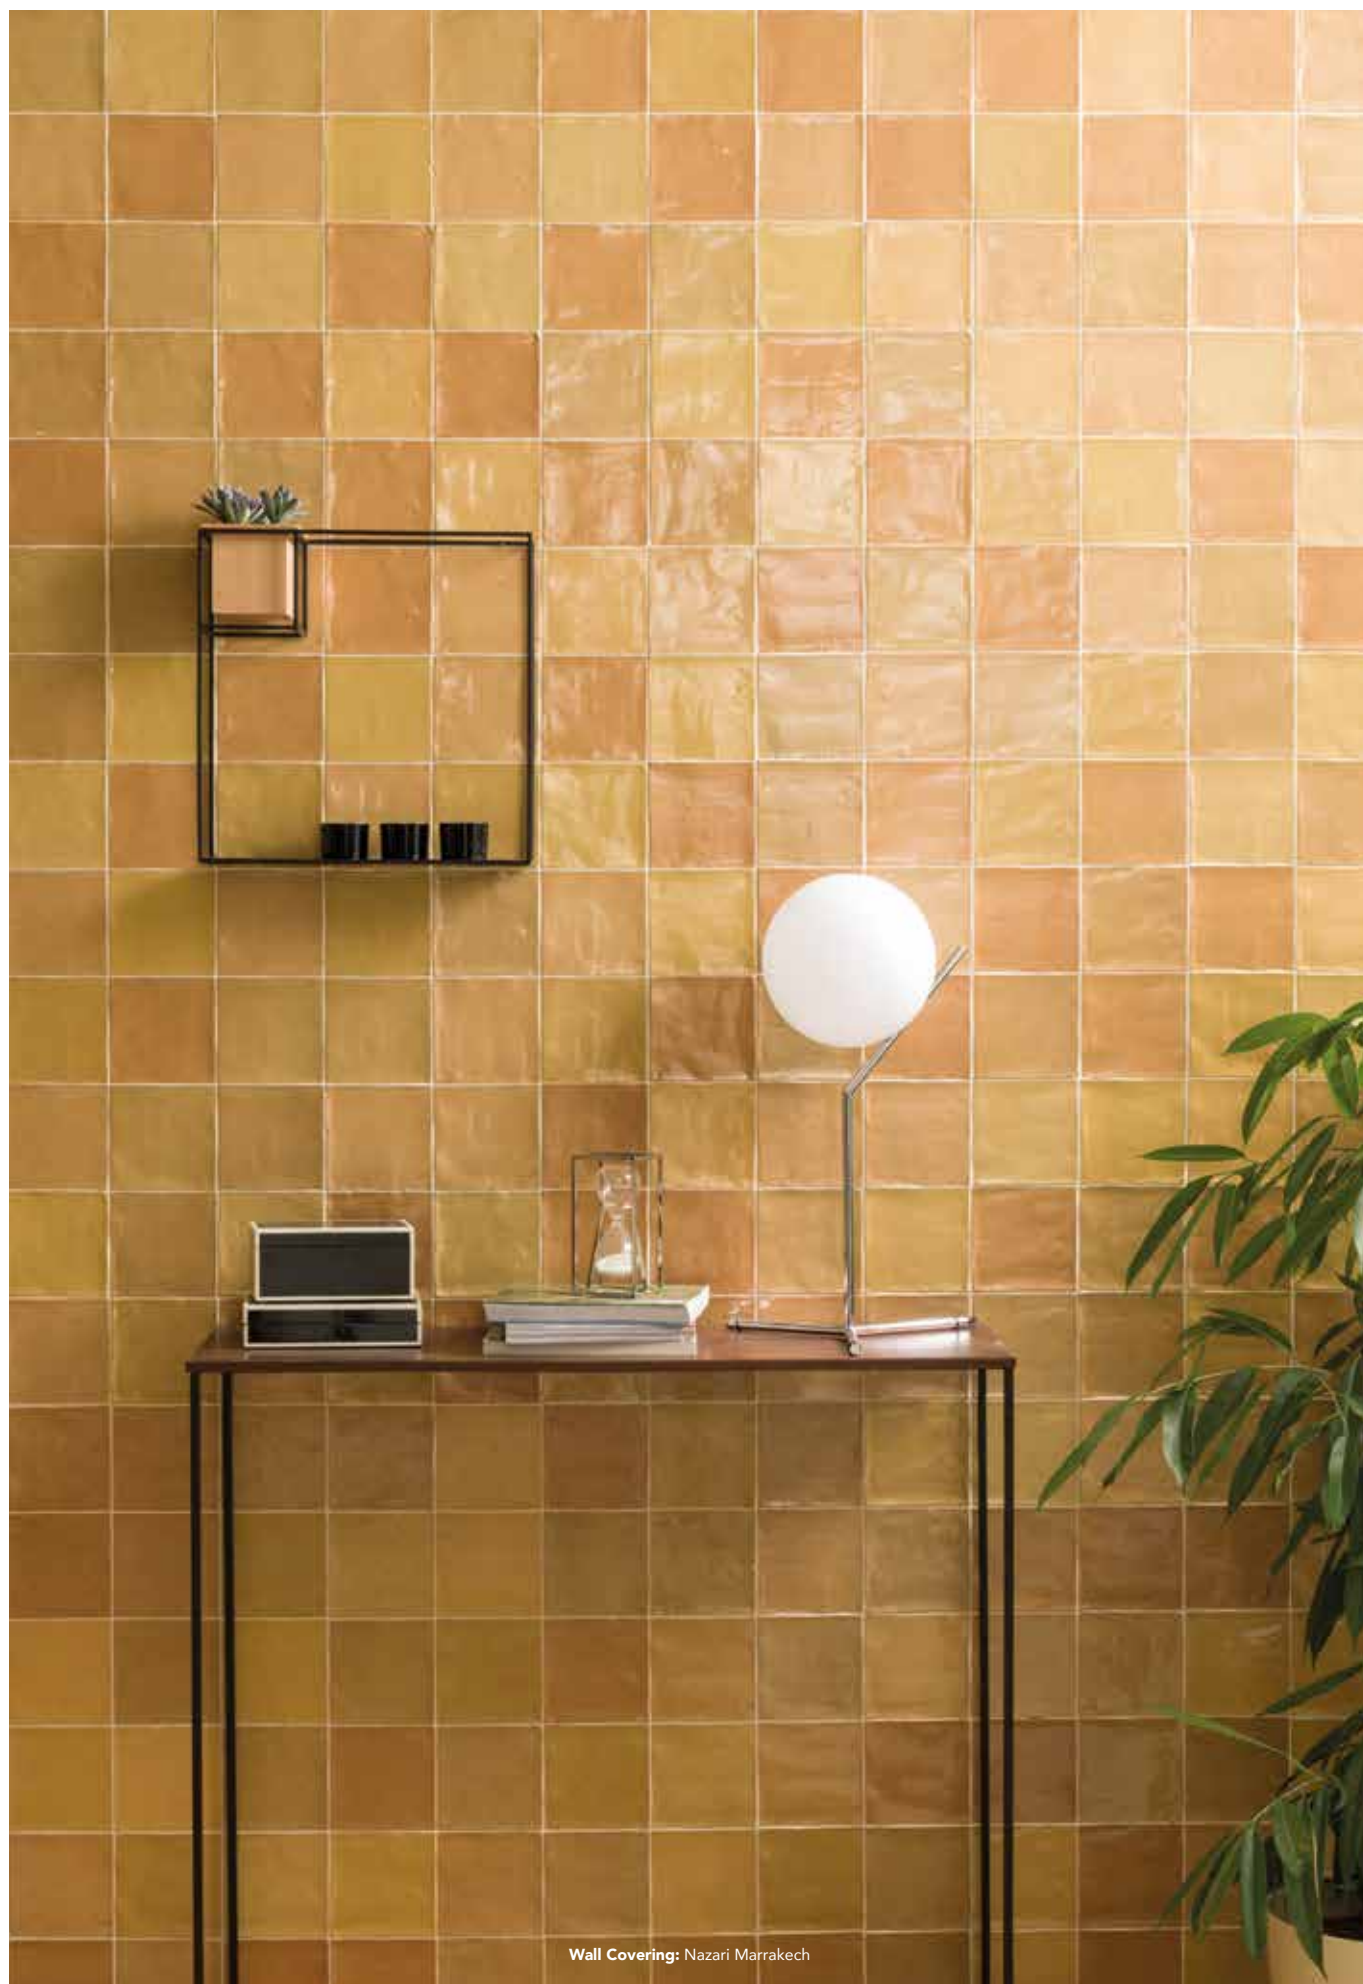

DESCRIPTION	GROUP	PCS	M ²	KG	ICONS
Nazari 11,5x11,5	G-231	30 x Cj 2550 x Pal	0,3967 x Cj 33,724 x Pal	6,21 x Cj 527,85 x Pal	    

Wall Covering: Nazari Marrakech

NAZARI

NEBULA

S-file

Wall Covering: Split Totem Dark, Nebula Brown Floor Covering: Aston Pulido