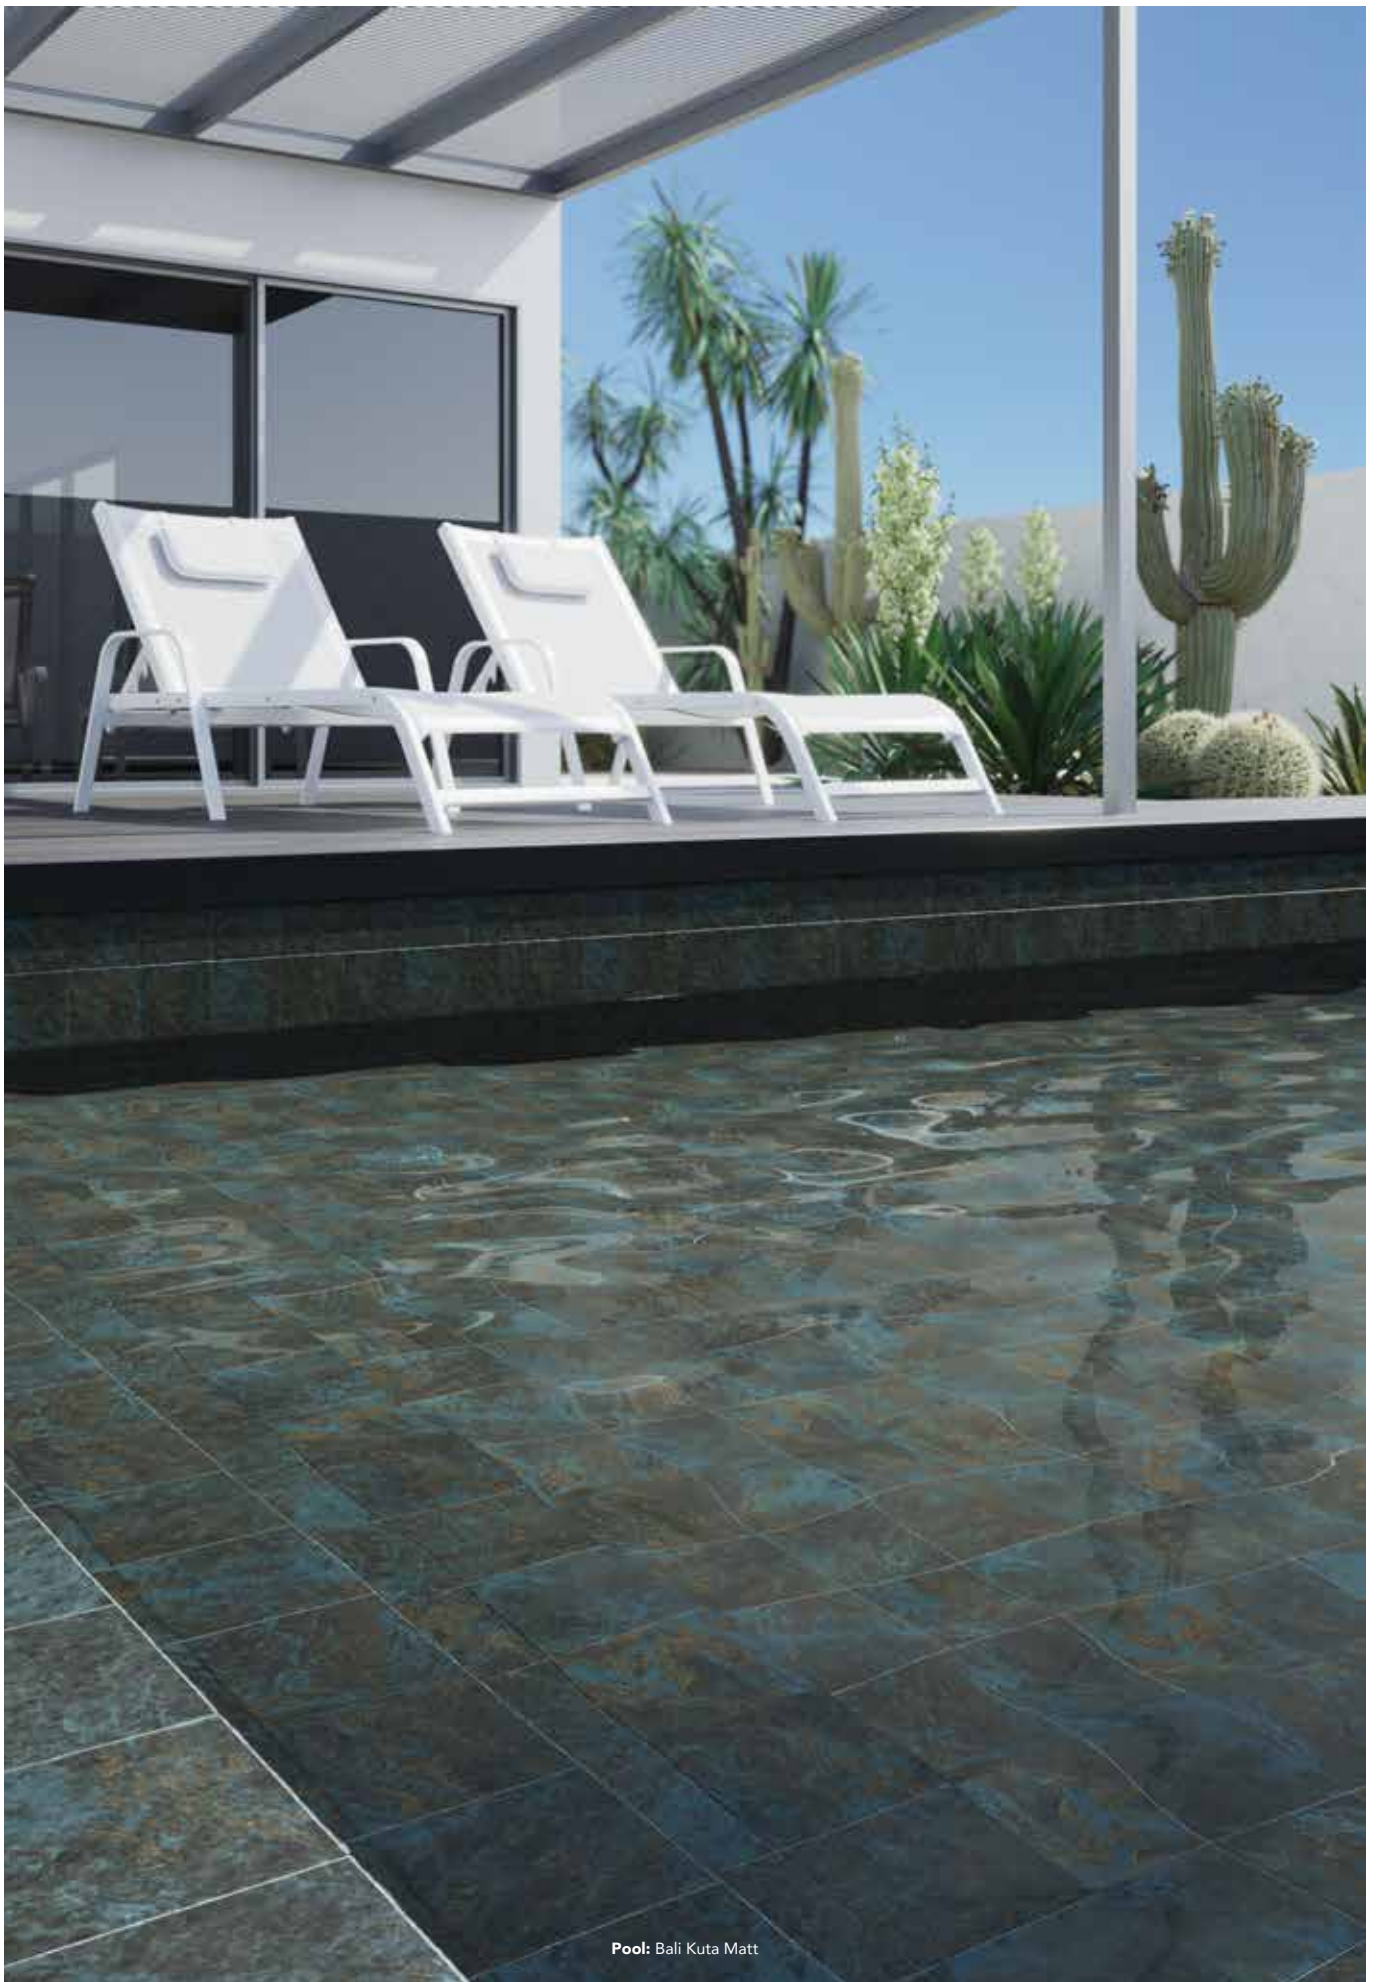

BALI

S-file

Pool: Bali Kuta Matt