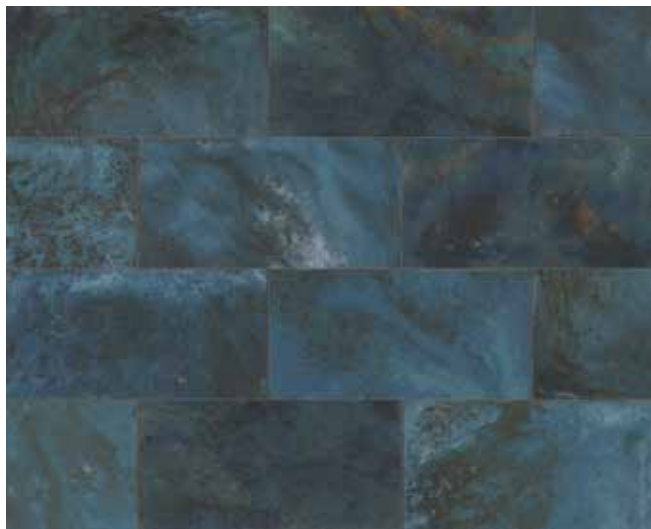

FIJI

FIJI BLUE

10cm x 20cm x 0,85cm
3 15/16" x 7 7/8" x 11/32"
100336733

Recommended Joint:
COLORSTUK RAPID ANTRACITA N
Recommended Adhesive:
TIXOCEM PLUS