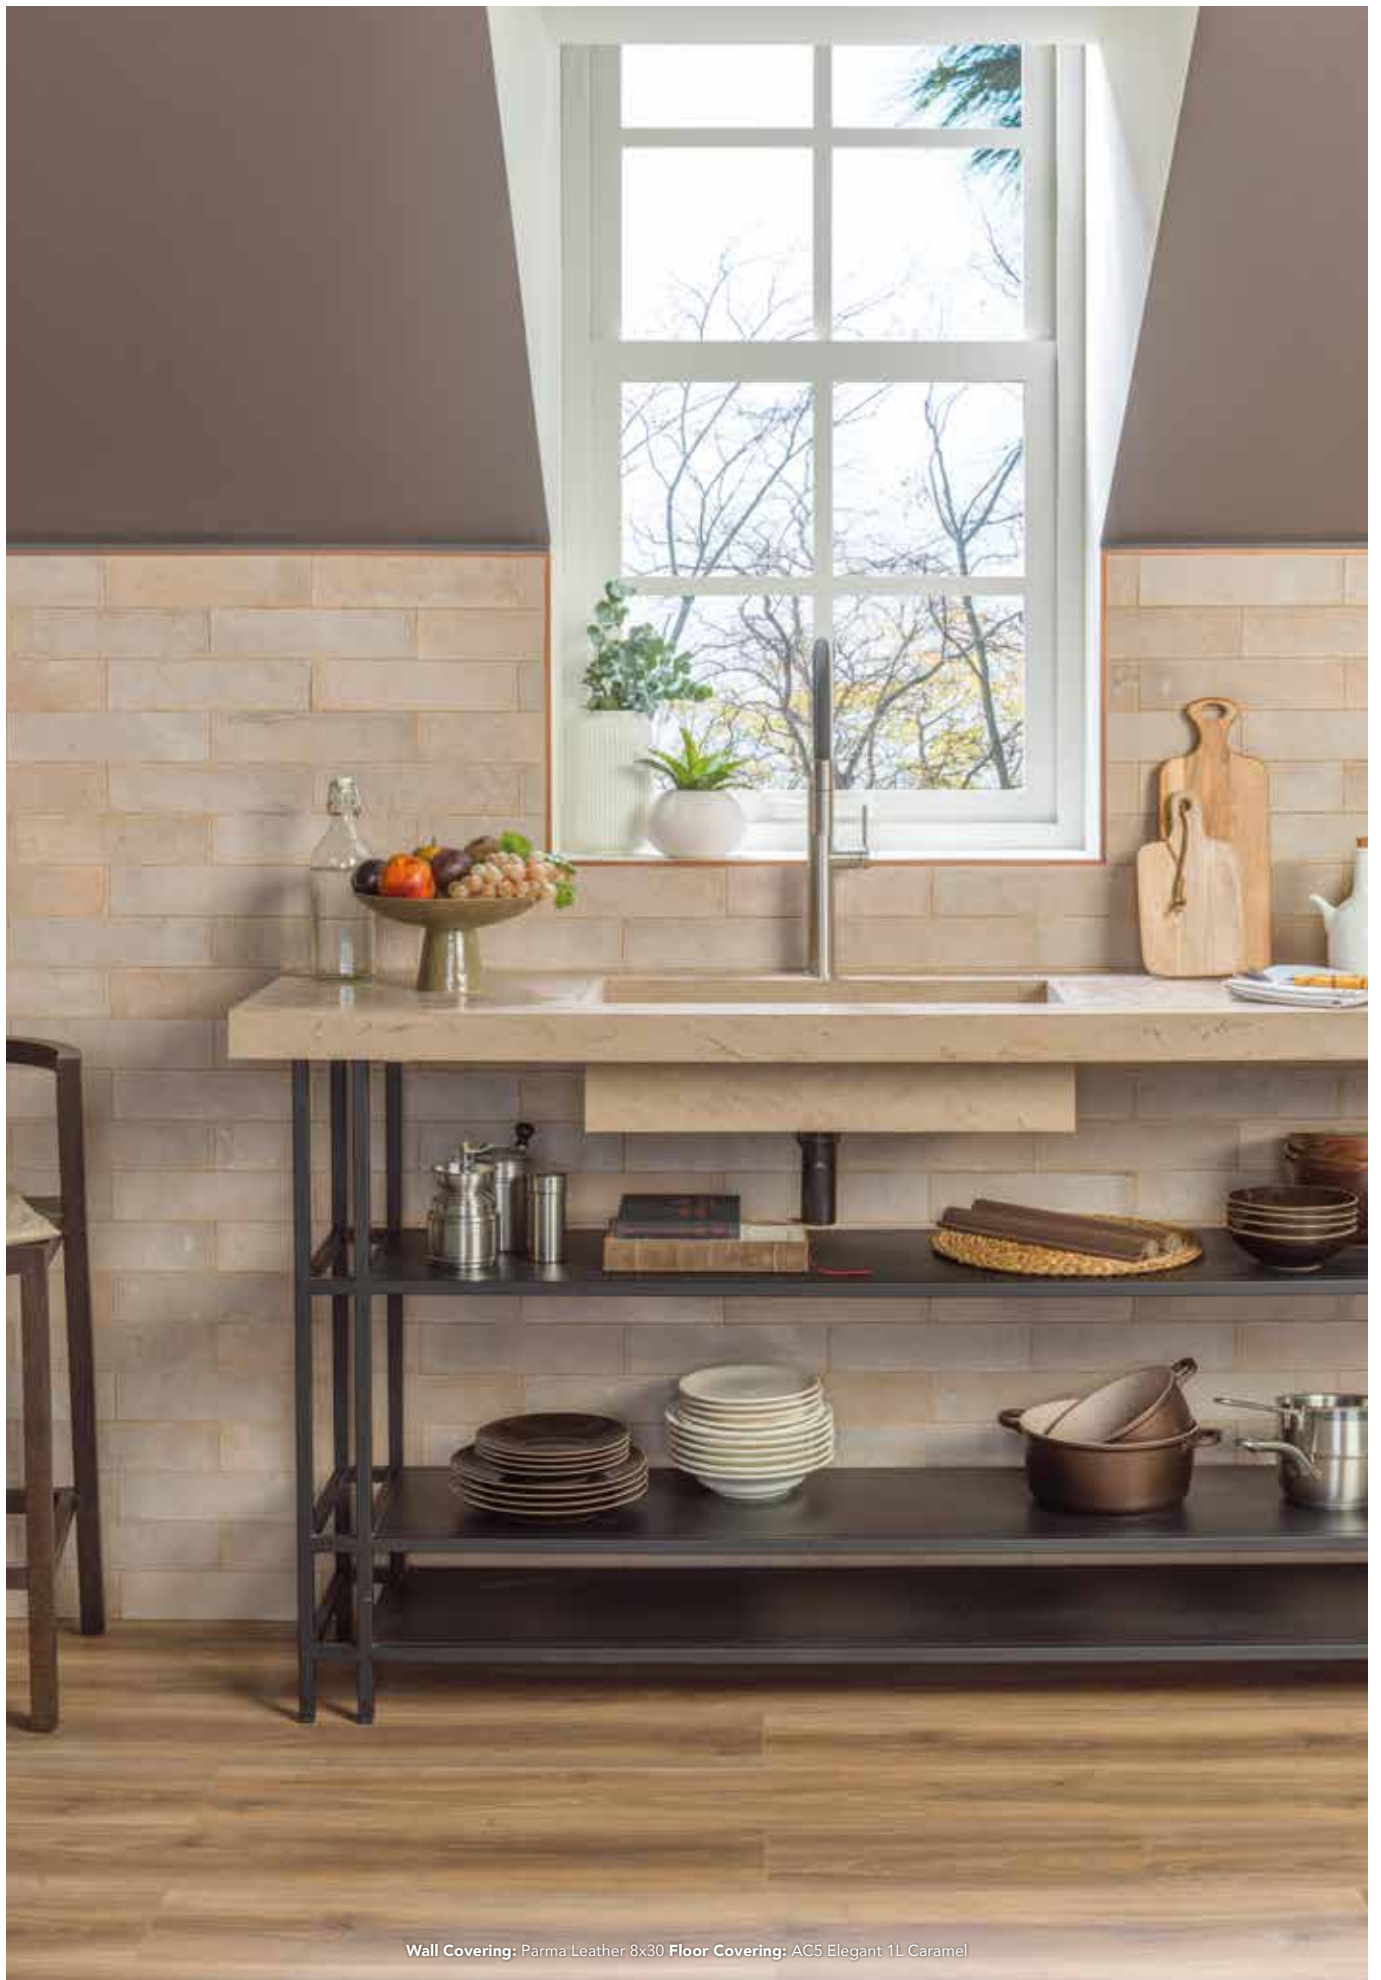

Wall Covering: Parma Leather 8x30 Floor Covering: AC5 Elegant 1L Caramel