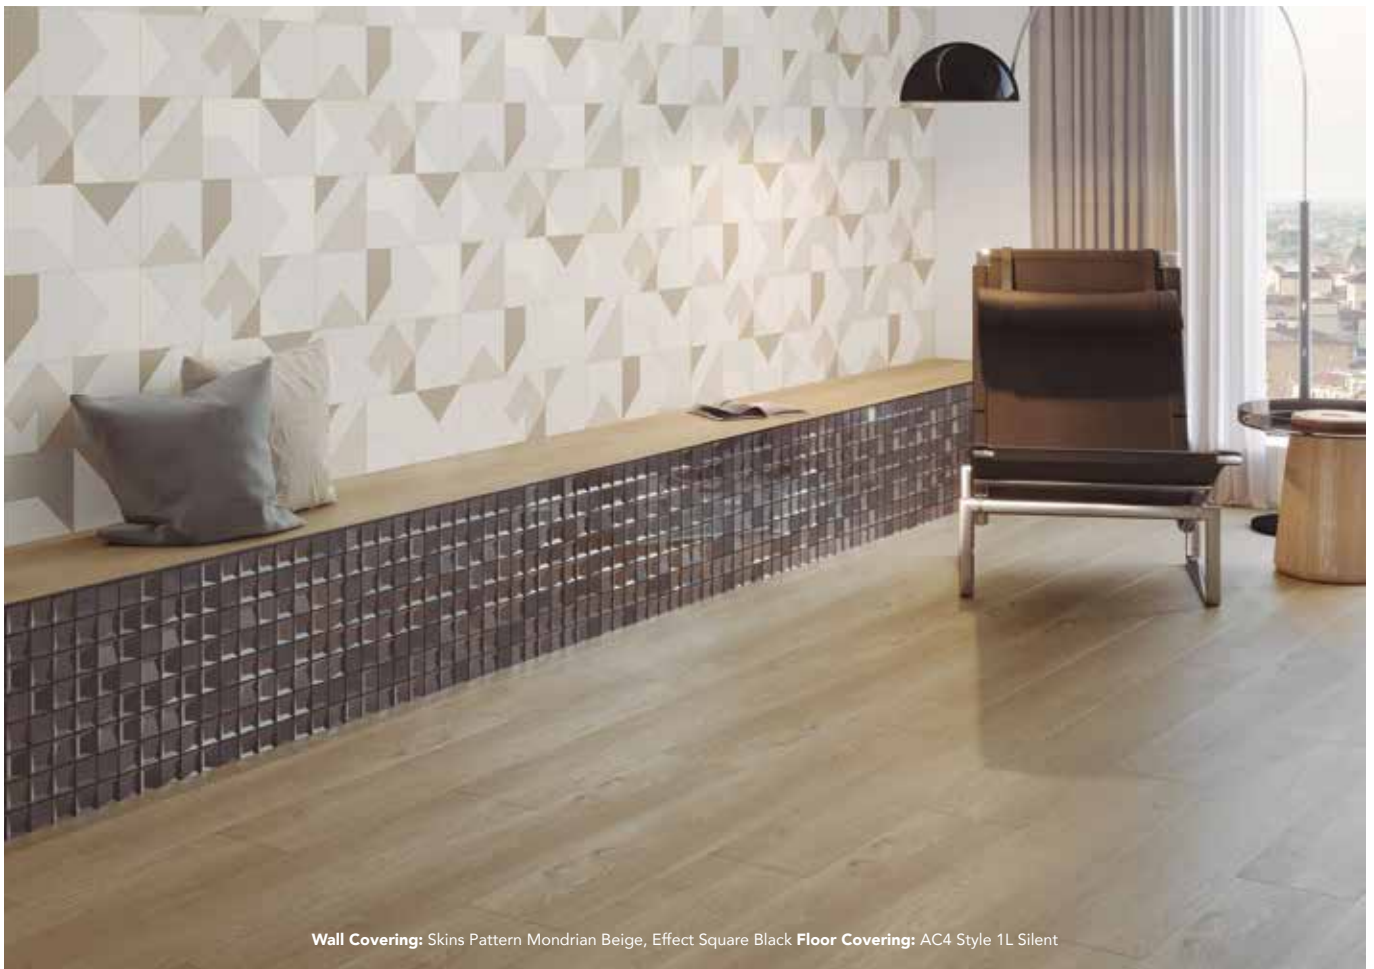

Wall Covering: Skins Pattern Mondrian Beige, Effect Square Black Floor Covering: AC4 Style 1L Silent

AC5 VIENA

AC5 VIENA 1L COGLIANS

Natural

Radiant
Floor
Heating

Floating
Installation

Bevel 4

Lock