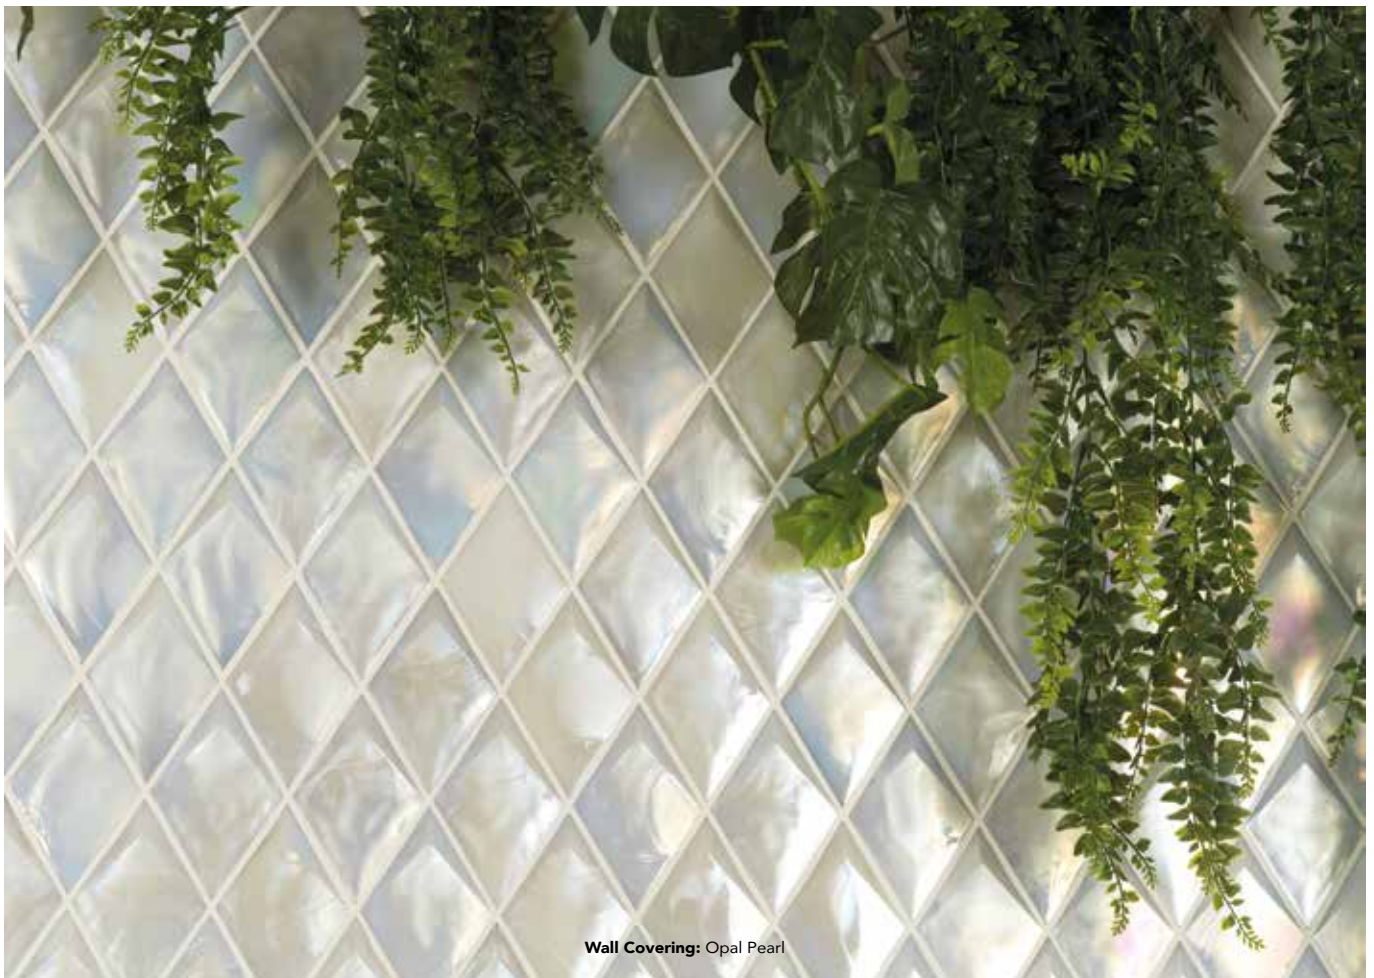

Wall Covering: Opal Pearl