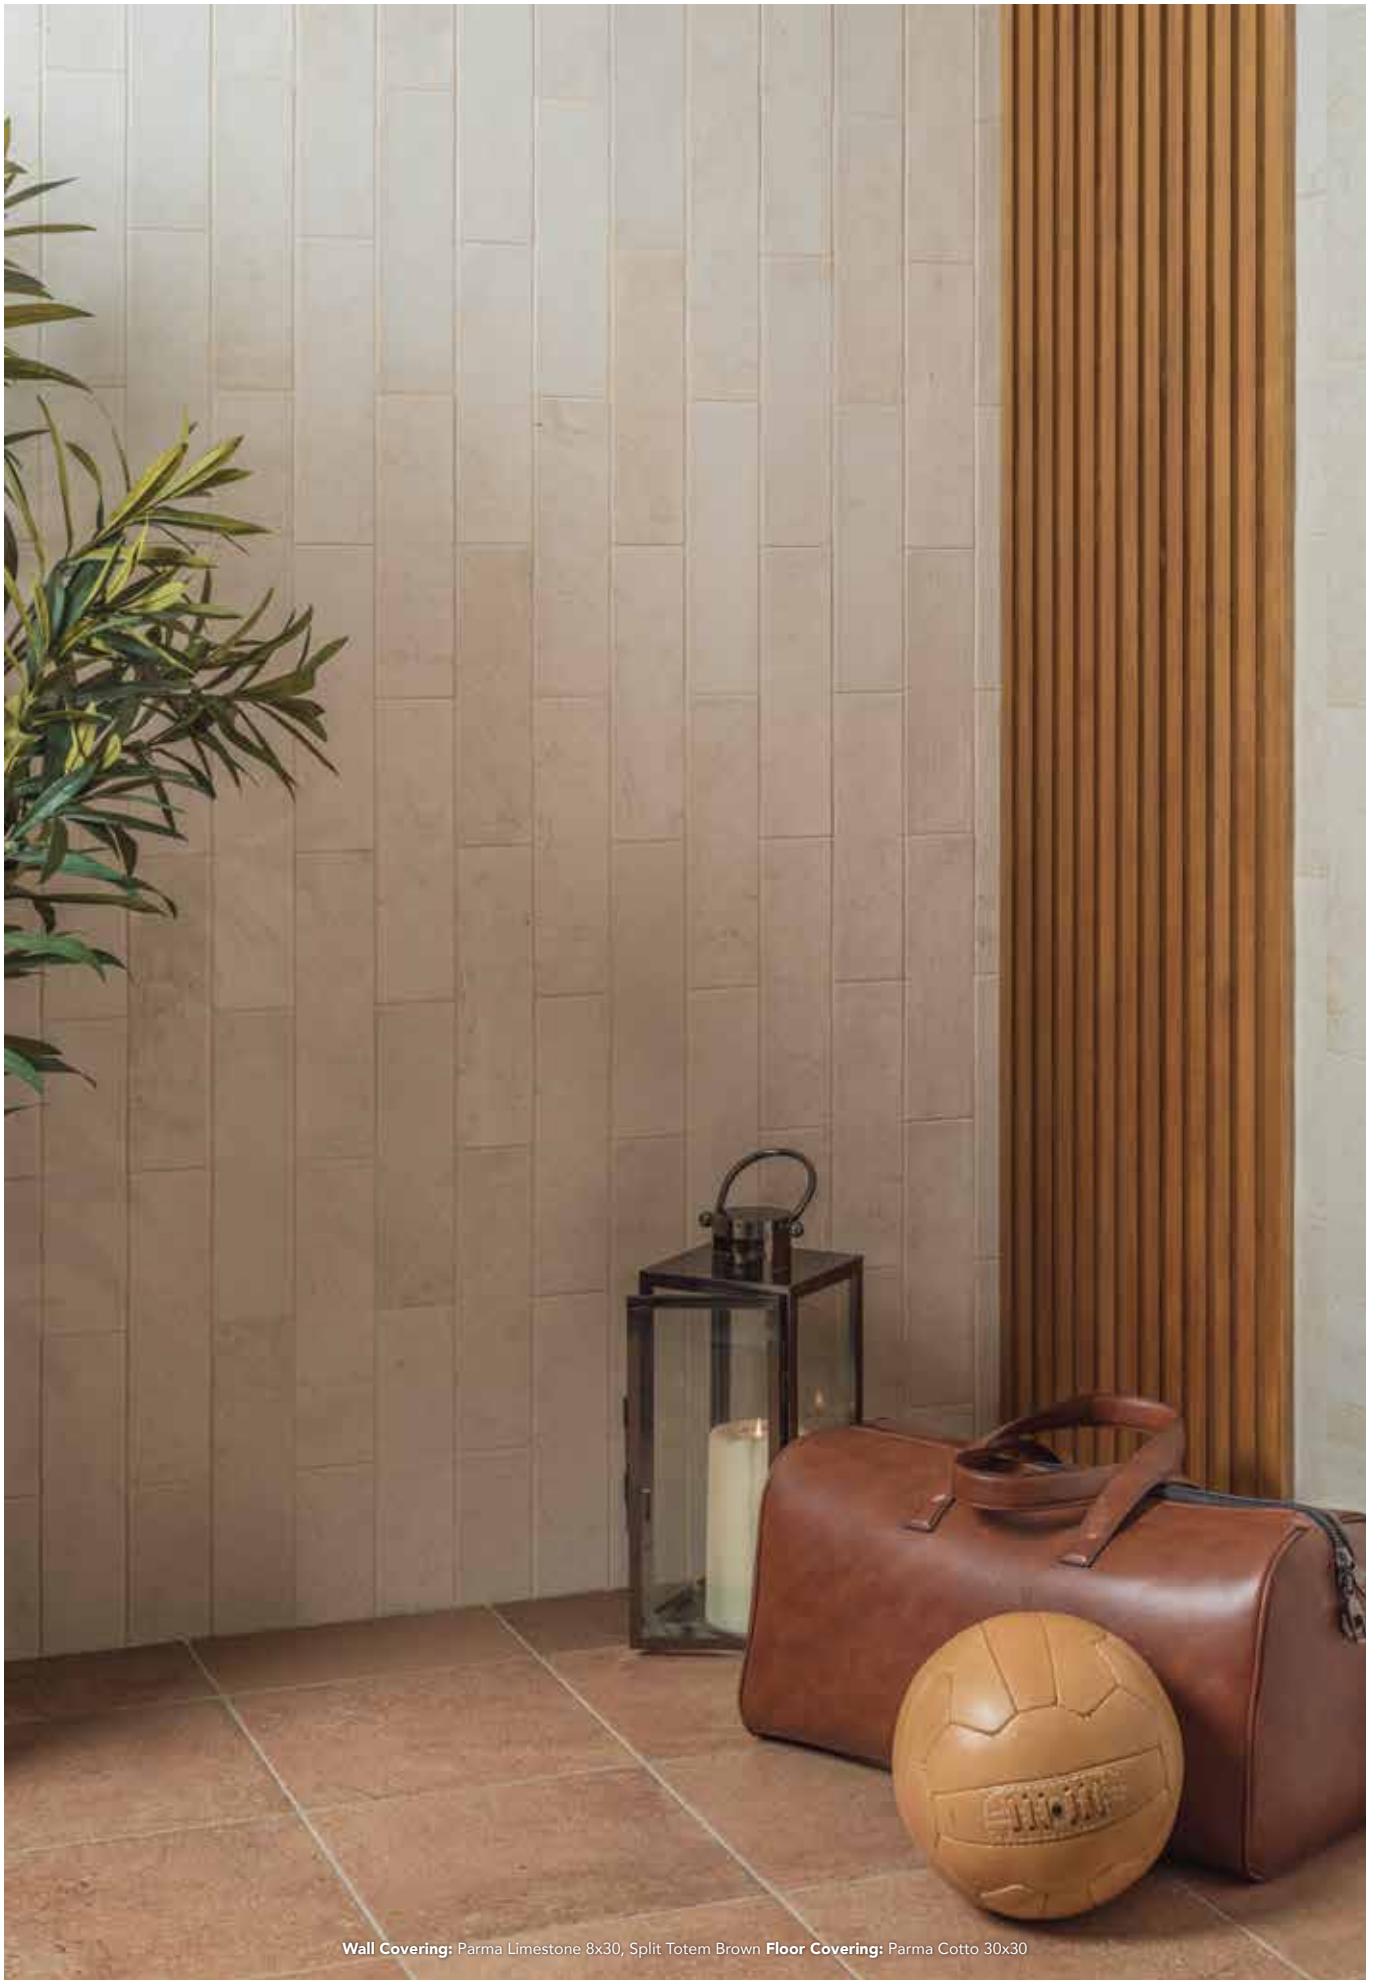

PARMA

S-file

Wall Covering: Parma Limestone 8x30, Split Totem Brown Floor Covering: Parma Cotto 30x30

Wall Covering: Parma Leather 8x30 Floor Covering: AC5 Elegant 1L Caramel

PARMA

PARMA HONEY

30cm x 30cm x 0,85cm
 11 13/16" x 11 13/16" x 11/32"
 100341491