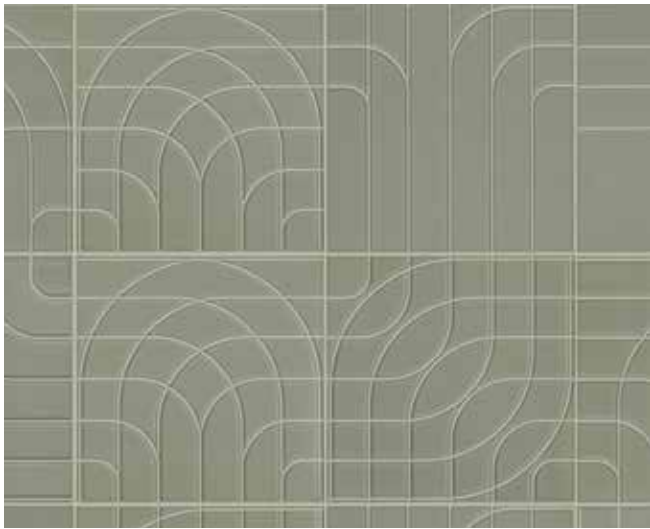

METROPOLITAN

METROPOLITAN DECO GRASS

20cm x 20cm x 0,85cm
7 7/8" x 7 7/8" x 11/32"
100344307

Recommended Joint:
COLORSTUK RAPID CEMENTO N
Recommended Adhesive:
TIXOCEM PLUS